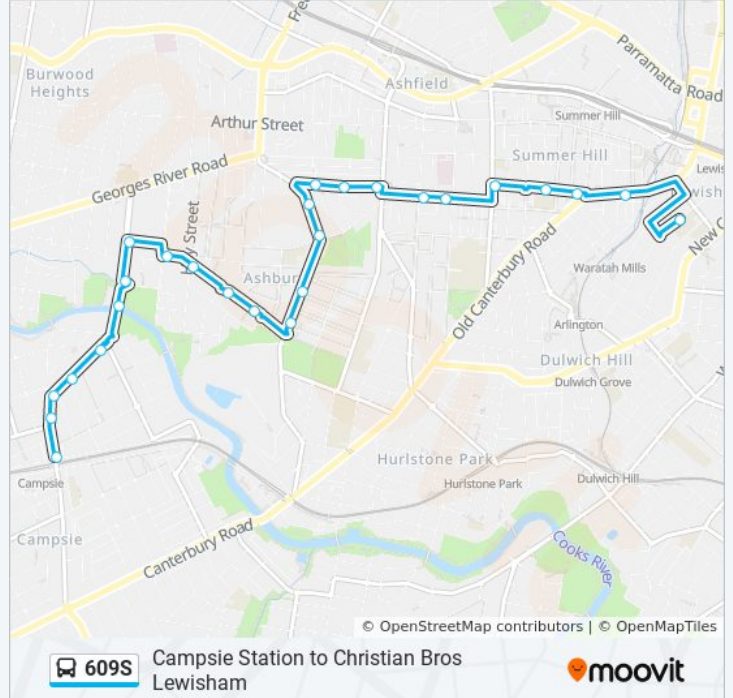

Use the Moovit App to find the closest 609S bus station near you and find out when is the next 609S bus arriving.

**Direction: Campsie Station**

26 stops

[VIEW LINE SCHEDULE](#)

- Christian Brothers' High School, Denison Rd
- Old Canterbury Rd at Windsor Rd
- Junction Rd opp Morris St
- Summer Hill Public School, Junction Rd
- Junction Rd at Prospect Rd
- Cardinal Freeman Village, Clissold St
- Clissold St at Queen St
- Palace St at Holden St
- Palace St at Allibone St
- Palace St opp Shepherd Lane
- Milton St after Palace St
- Milton St at Trevenar St
- King St at Third St
- King St at First St
- Roslyn St after Cheviot St
- Roslyn St before Crieff St
- Roslyn St at Hay St
- Leith St at Croydon Ave
- Queensborough Rd at Brighton Ave
- Brighton Ave at Albert Rd
- Croydon Park, Brighton Ave

**609S bus Info**

**Direction:** Campsie Station

**Stops:** 26

**Trip Duration:** 25 min

**Line Summary:**

Brighton Ave after Moore St

Brighton Ave at Browning St

Lofts Garden, Brighton Ave

Beamish St opp Ninth Ave

Campsie Station, Beamish St, Stand C

**Direction: Christian Bros Lewisham**

31 stops

[VIEW LINE SCHEDULE](#)

Beamish St opp Dan's Corner

Beamish St opp Unara St

Beamish St at Evaline St

**609S bus Info**

**Direction:** Christian Bros Lewisham

**Stops:** 31

**Trip Duration:** 26 min

**Line Summary:**

King St opp Third St

King St at Trevenar St

Milton St before Palace St