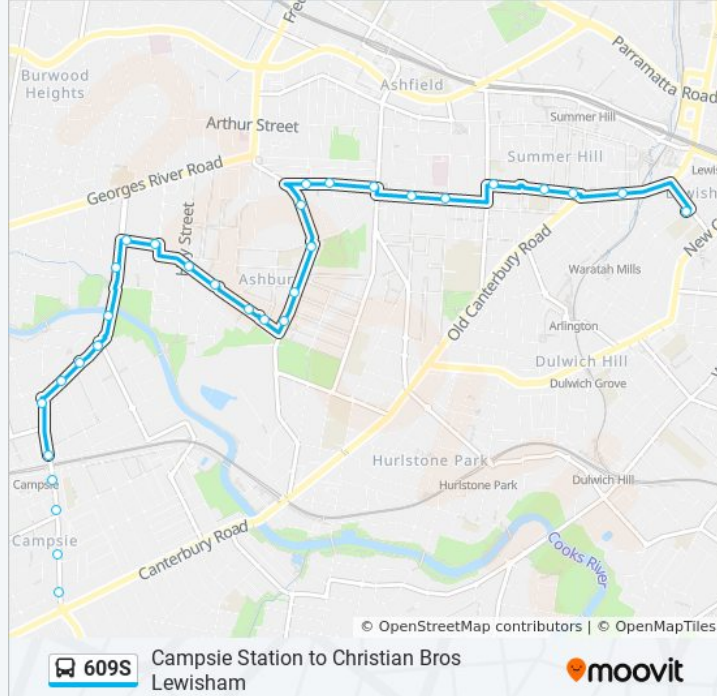

Use the Moovit App to find the closest 609S bus station near you and find out when is the next 609S bus arriving.

**Direction: Campsie Station**

26 stops

[VIEW LINE SCHEDULE](#)

- Christian Brothers' High School, Denison Rd
- Old Canterbury Rd at Windsor Rd
- Junction Rd opp Morris St
- Summer Hill Public School, Junction Rd
- Junction Rd at Prospect Rd
- Cardinal Freeman Village, Clissold St
- Clissold St at Queen St
- Palace St at Holden St
- Palace St at Allibone St
- Palace St opp Shepherd Lane
- Milton St after Palace St
- Milton St at Trevenar St
- King St at Third St
- King St at First St
- Roslyn St after Cheviot St
- Roslyn St before Crieff St
- Roslyn St at Hay St
- Leith St at Croydon Ave
- Queensborough Rd at Brighton Ave
- Brighton Ave at Albert Rd
- Croydon Park, Brighton Ave

**609S bus Info**

**Direction:** Christian Bros Lewisham

**Stops:** 31

**Trip Duration:** 26 min

**Line Summary:**

King St opp Third St

King St at Trevenar St

Milton St before Palace St

Palace St at Shepherd Lane

Palace St opp Allibone St

Palace St at Holden St

Clissold St at Queen St

Clissold St opp Cardinal Freeman Village

Junction Rd at Prospect Rd

Junction Rd opp Summer Hill Public School

Junction Rd after Morris St

Old Canterbury Rd at Edward St

Christian Brothers' High School, Denison Rd

609S bus time schedules and route maps are available in an offline PDF at [moovitapp.com](https://moovitapp.com). Use the [Moovit App](#) to see live bus times, train schedule or subway schedule, and step-by-step directions for all public transit in Sydney.