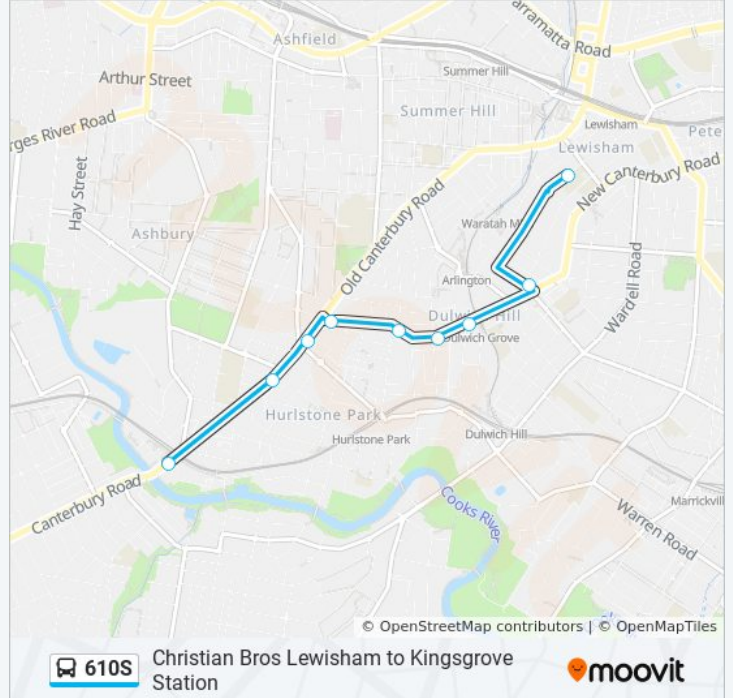

Dulwich St before New Canterbury Rd

Dulwich Grove Light Rail, New Canterbury Rd

New Canterbury Rd at Myra Rd

New Canterbury Rd at Duntroon St

New Canterbury Rd before Canterbury Rd

Canterbury-Hurlstone Park RSL Club, Canterbury Rd

Canterbury Rd at Dunkeld Ave

Canterbury Station, Broughton St, Stand D

610S bus Time Schedule

Canterbury Station Route Timetable:

Sunday	Not Operational
Monday	3:33 PM
Tuesday	3:33 PM
Wednesday	3:33 PM
Thursday	3:33 PM
Friday	Not Operational
Saturday	Not Operational

610S bus Info

Direction: Canterbury Station

Stops: 9

Trip Duration: 12 min

Line Summary:

Direction: Kingsgrove Station

25 stops

[VIEW LINE SCHEDULE](#)

Direction: Kingsgrove Station

Stops: 25

Trip Duration: 34 min

Line Summary:

Kingsgrove Rd at St Jude Cres

Kingsgrove Rd after Harp St

Kingsgrove Rd at Turton Ave

Kingsgrove Rd opp Kingsgrove North High School