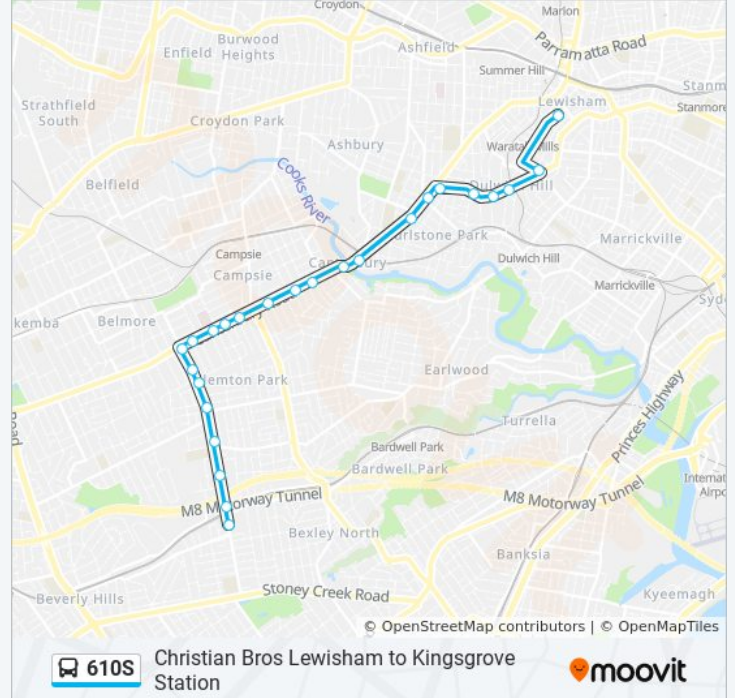

Kingsgrove Rd at St Jude Cres

Kingsgrove Rd after Harp St

Kingsgrove Rd at Turton Ave

Kingsgrove Rd opp Kingsgrove North High School

Kingsgrove Rd opp Omnibus Rd

Kingsgrove Rd at Kingsgrove Ave

Kingsgrove Shops, Kingsgrove Rd

610S bus time schedules and route maps are available in an offline PDF at moovitapp.com. Use the [Moovit App](#) to see live bus times, train schedule or subway schedule, and step-by-step directions for all public transit in Sydney.

[About Moovit](#) • [MaaS Solutions](#) • [Supported Countries](#) • [Mooviter Community](#)

© 2024 Moovit - All Rights Reserved

Check Live Arrival Times