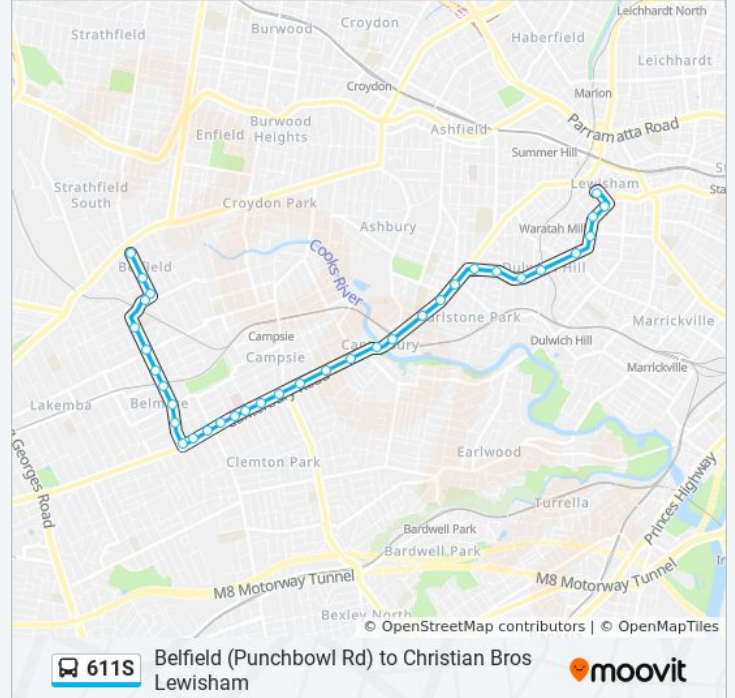

Direction: Christian Bros Lewisham

35 stops

[VIEW LINE SCHEDULE](#)

- Belfield Shops, Burwood Rd
- Burwood Rd at Clarence St
- Burwood Rd before Bruce Ave
- Burwood Rd at Burnham St
- Belmore Boys High School, Burwood Rd
- Burwood Rd at Lakemba St
- Burwood Rd at Etela St
- Belmore Station, Burwood Rd
- Belmore Shops, Burwood Rd
- Burwood Rd at Reginald Ave
- Burwood Rd before Canterbury Rd
- Canterbury Rd at Drummond St
- Canterbury Rd before Sharp St
- Canterbury Rd opp Chelmsford Ave
- Canterbury Rd at Tudor St
- Canterbury Hospital, Canterbury Rd
- Canterbury Rd opp Wade St
- Canterbury Rd opp Viccliffe Ave
- Canterbury Rd opp Robertson St
- Canterbury Rd at Park St
- Canterbury Rd opp Canton St

Direction: Christian Bros Lewisham

Stops: 35

Trip Duration: 33 min

Line Summary:

Canterbury Rd opp Saint Mary MacKillop Reserve

Canterbury Station, Canterbury Rd, Stand E

Canterbury Rd opp Church St

Canterbury Rd at Vincent St

Canterbury Rd at Queen St

New Canterbury Rd after Old Canterbury Rd

New Canterbury Rd at Clargo St

New Canterbury Rd at Union St

New Canterbury Rd opp Dulwich Grove Light Rail

Dulwich Hill Shops, New Canterbury Rd

New Canterbury Rd opp Frazer St

New Canterbury Rd at Eltham St

Lewisham Public School, New Canterbury Rd

Christian Brothers' High School, Denison Rd

611S bus time schedules and route maps are available in an offline PDF at moovitapp.com. Use the [Moovit App](#) to see live bus times, train schedule or subway schedule, and step-by-step directions for all public transit in Sydney.