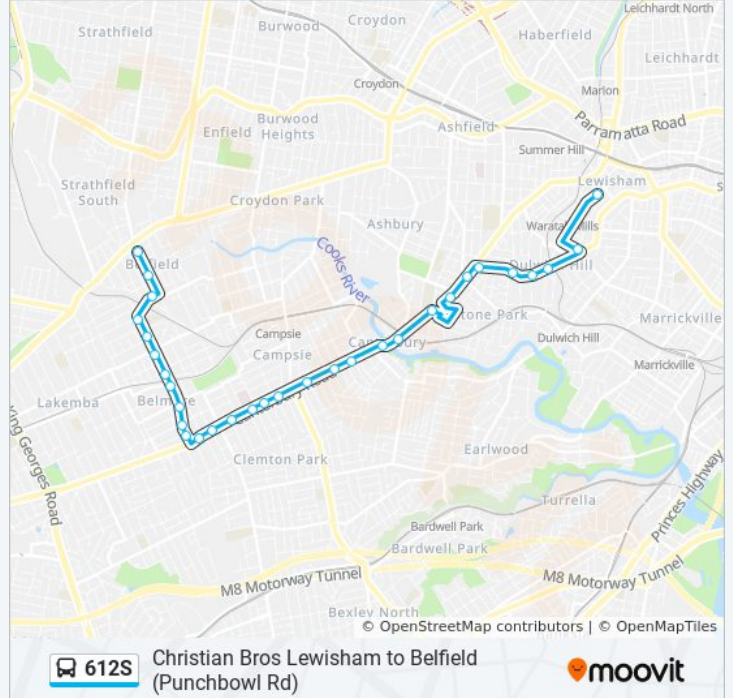

Use the Moovit App to find the closest 612S bus station near you and find out when is the next 612S bus arriving.

**Direction: Belfield (Punchbowl Rd)**

31 stops

[VIEW LINE SCHEDULE](#)

- Christian Brothers' High School, Denison Rd
- Dulwich St before New Canterbury Rd
- Dulwich Grove Light Rail, New Canterbury Rd
- New Canterbury Rd at Myra Rd
- New Canterbury Rd at Duntroon St
- New Canterbury Rd before Canterbury Rd
- Canterbury-Hurlstone Park RSL Club, Canterbury Rd
- Canterbury Rd at Dunkeld Ave
- Canterbury Rd at Church St
- Canterbury Station, Canterbury Rd, Stand F
- Saint Mary MacKillop Reserve, Canterbury Rd
- Canterbury Rd at Howard St
- Canterbury Rd at Allen St
- Canterbury Rd at Robertson St
- Canterbury Rd at Viking St
- Canterbury Rd at Troy St
- Canterbury Rd opp Canterbury Hospital
- Canterbury Rd at Chelmsford Ave
- Canterbury Rd at Platts Ave
- Canterbury Rd opp Drummond St
- Burwood Rd after Canterbury Rd

**612S bus Info**

**Direction:** Belfield (Punchbowl Rd)

**Stops:** 31

**Trip Duration:** 37 min

**Line Summary:**

Burwood Rd at Chalmers St

Burwood Rd before Leylands Pde

Belmore Shops, Burwood Rd

Burwood Rd opp Belmore Station

Burwood Rd before Lakemba St

Burwood Rd after Kennedy Ave

Burwood Rd opp Belmore Boys High School

Burwood Rd after Linda St

Burwood Rd opp Clarence St

Belfield Shops, Burwood Rd