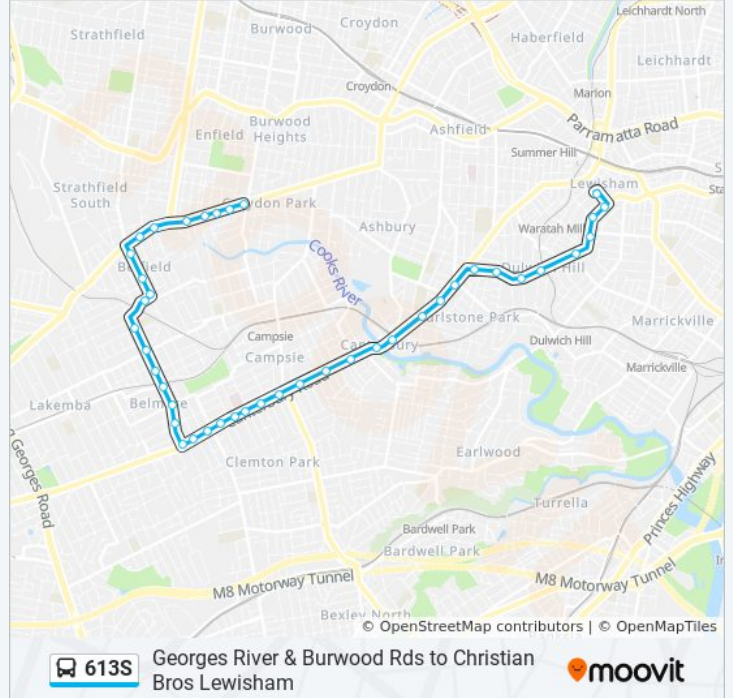

**Stops:** 42

**Trip Duration:** 40 min

**Line Summary:**

Canterbury Rd at Tudor St

Canterbury Hospital, Canterbury Rd

Canterbury Rd opp Wade St

Canterbury Rd opp Vicliffe Ave

Canterbury Rd opp Robertson St

New Canterbury Rd after Old Canterbury Rd

New Canterbury Rd at Clargo St

New Canterbury Rd at Union St

New Canterbury Rd opp Dulwich Grove Light Rail

Dulwich Hill Shops, New Canterbury Rd

New Canterbury Rd opp Frazer St

New Canterbury Rd at Eltham St

Lewisham Public School, New Canterbury Rd

Christian Brothers' High School, Denison Rd

**Direction: Georges River Rd & Mccall Av**

38 stops

[VIEW LINE SCHEDULE](#)

Christian Brothers' High School, Denison Rd

Dulwich St before New Canterbury Rd

Dulwich Grove Light Rail, New Canterbury Rd

New Canterbury Rd at Myra Rd

New Canterbury Rd at Duntroon St

New Canterbury Rd before Canterbury Rd

Canterbury-Hurlstone Park RSL Club, Canterbury Rd