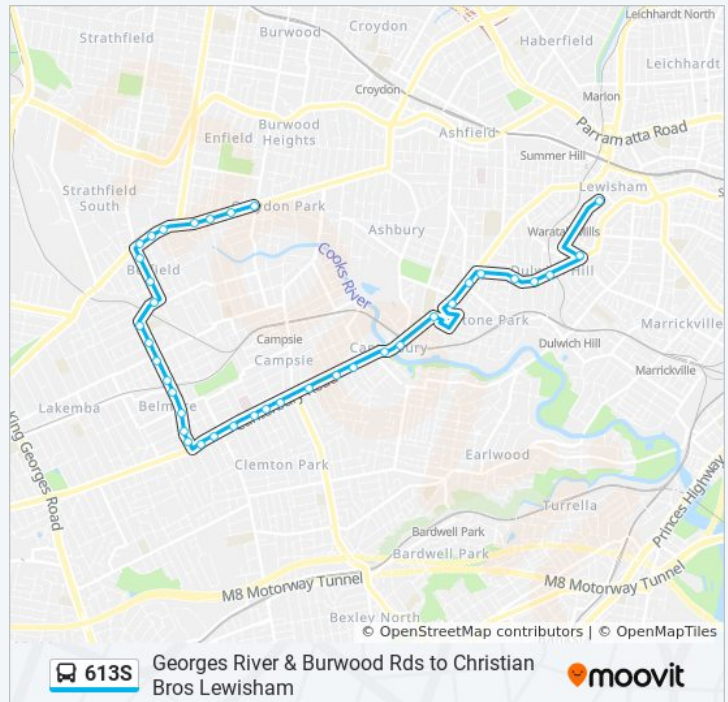

**Stops:** 42

**Trip Duration:** 40 min

**Line Summary:**

Canterbury Rd at Tudor St

Canterbury Hospital, Canterbury Rd

Canterbury Rd opp Wade St

Canterbury Rd opp Vicliffe Ave

Canterbury Rd opp Robertson St

Georges River Rd at Rawson St

Georges River Rd before Burwood Rd

### 613S bus Info

**Direction:** Georges River Rd & Mccall Av

**Stops:** 38

**Trip Duration:** 41 min

**Line Summary:**

6133 bus time schedules and route maps are available in an online PDF at moovitapp.com. Use the [Moovit App](#) to see live bus times, train schedule or subway schedule, and step-by-step directions for all public transit in Sydney.