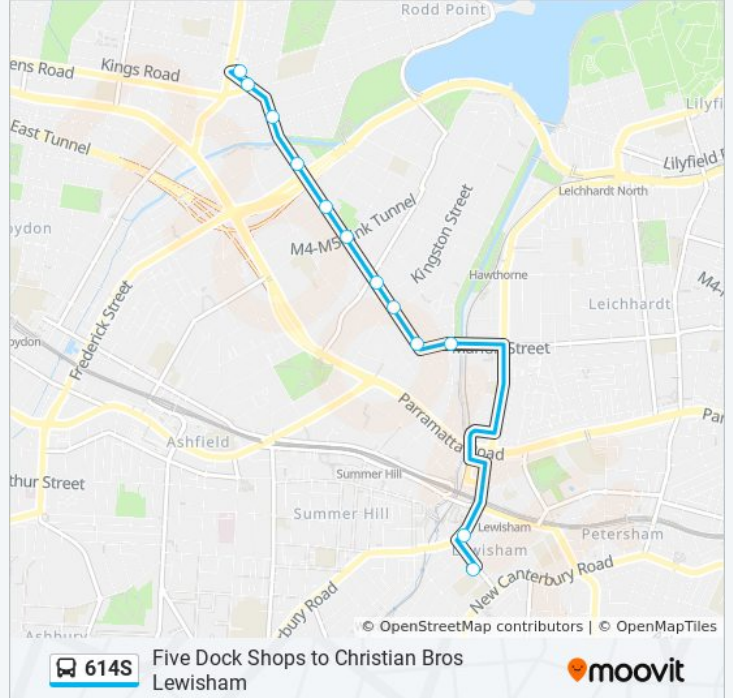

 614S

Five Dock Shops to Christian Bros Lewisham

Get The App

The 614S bus line (Five Dock Shops to Christian Bros Lewisham) has 2 routes. For regular weekdays, their operation hours are:

(1) Christian Bros Lewisham: 8:08 AM(2) Lyons & Great North Rds Five Dock: 3:33 PM

Use the Moovit App to find the closest 614S bus station near you and find out when is the next 614S bus arriving.

Direction: Christian Bros Lewisham

12 stops

[VIEW LINE SCHEDULE](#)

First Ave at Ramsay Rd
Ramsay Rd at Fairlight St
Ramsay Rd at Connecticut Ave
Ramsay St before Wattle St
Ramsay St at Alt St
Algie Park, Ramsay St
Haberfield Shops, Ramsay St
Ramsay St at O'Connor St
Ramsay St before Marion St
Marion Light Rail, Marion St
Old Canterbury Rd before Toothill St
Christian Brothers' High School, Denison Rd

Direction: Christian Bros Lewisham

Stops: 12

Trip Duration: 22 min

Line Summary:

Direction: Lyons & Great North Rds Five Dock

14 stops

[VIEW LINE SCHEDULE](#)

- Christian Brothers' High School, Denison Rd
- Old Canterbury Rd at Hudson St
- Lambert Park, Marion St
- Marion St opp Marion Light Rail
- Ramsay St opp Marion St
- Ramsay St before O'Connor St
- Haberfield Shops, Ramsay St
- Ramsay St at Yasmar Ave
- Ramsay St at Alt St
- Ramsay St after Wattle St
- Ramsay Rd at Harrabrook Ave
- Ramsay Rd at Fairlight St
- Five Dock Shops, Great North Rd
- Great North Rd before Lyons Rd

614S bus Info

Direction: Lyons & Great North Rds Five Dock

Stops: 14

Trip Duration: 20 min

Line Summary:

614S bus time schedules and route maps are available in an offline PDF at moovitapp.com. Use the [Moovit App](#) to see live bus times, train schedule or subway schedule, and step-by-step directions for all public transit in Sydney.