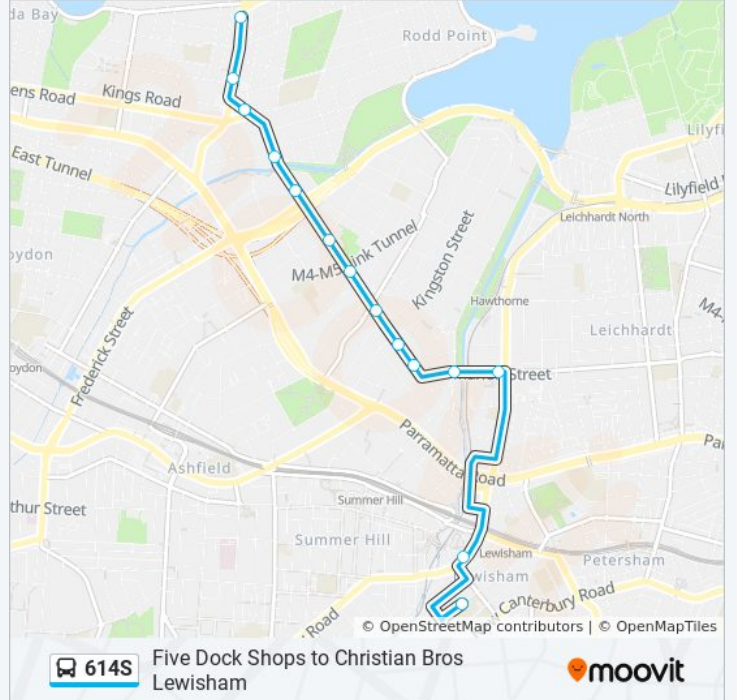

Use the Moovit App to find the closest 614S bus station near you and find out when is the next 614S bus arriving.

Direction: Christian Bros Lewisham

12 stops

[VIEW LINE SCHEDULE](#)

First Ave at Ramsay Rd
Ramsay Rd at Fairlight St
Ramsay Rd at Connecticut Ave
Ramsay St before Wattle St
Ramsay St at Alt St
Algie Park, Ramsay St
Haberfield Shops, Ramsay St
Ramsay St at O'Connor St
Ramsay St before Marion St
Marion Light Rail, Marion St
Old Canterbury Rd before Toothill St
Christian Brothers' High School, Denison Rd

Direction: Christian Bros Lewisham

Stops: 12

Trip Duration: 22 min

Line Summary:

Direction: Lyons & Great North Rds Five Dock

14 stops

[VIEW LINE SCHEDULE](#)

- Christian Brothers' High School, Denison Rd
- Old Canterbury Rd at Hudson St
- Lambert Park, Marion St
- Marion St opp Marion Light Rail
- Ramsay St opp Marion St
- Ramsay St before O'Connor St
- Haberfield Shops, Ramsay St
- Ramsay St at Yasmar Ave
- Ramsay St at Alt St
- Ramsay St after Wattle St
- Ramsay Rd at Harrabrook Ave
- Ramsay Rd at Fairlight St
- Five Dock Shops, Great North Rd
- Great North Rd before Lyons Rd

614S bus Time Schedule

Lyons & Great North Rds Five Dock Route

Timetable:

Sunday	Not Operational
Monday	3:33 PM
Tuesday	3:33 PM
Wednesday	3:33 PM
Thursday	3:33 PM
Friday	Not Operational
Saturday	Not Operational

614S bus Info

Direction: Lyons & Great North Rds Five Dock

Stops: 14

Trip Duration: 20 min

Line Summary:

614S bus time schedules and route maps are available in an offline PDF at moovitapp.com. Use the [Moovit App](#) to see live bus times, train schedule or subway schedule, and step-by-step directions for all public transit in Sydney.