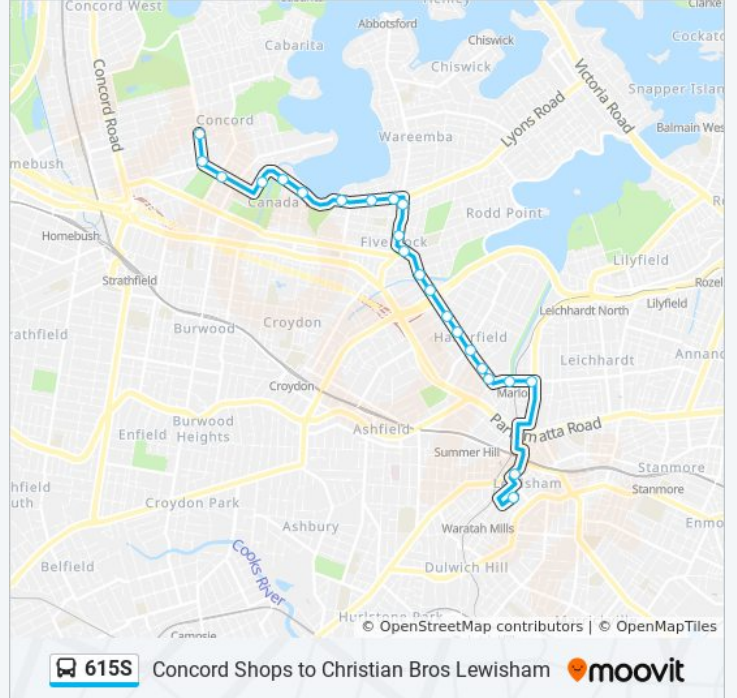

Lyons Rd West after Bayview Rd

St Lukes Park North, Crane St

Crane St at Broughton St

Majors Bay Rd opp Rothwell Park

Concord Shops, Majors Bay Rd

615S bus time schedules and route maps are available in an offline PDF at moovitapp.com. Use the [Moovit App](#) to see live bus times, train schedule or subway schedule, and step-by-step directions for all public transit in Sydney.

[About Moovit](#) • [MaaS Solutions](#) • [Supported Countries](#) • [Mooviter Community](#)

© 2024 Moovit - All Rights Reserved

Check Live Arrival Times