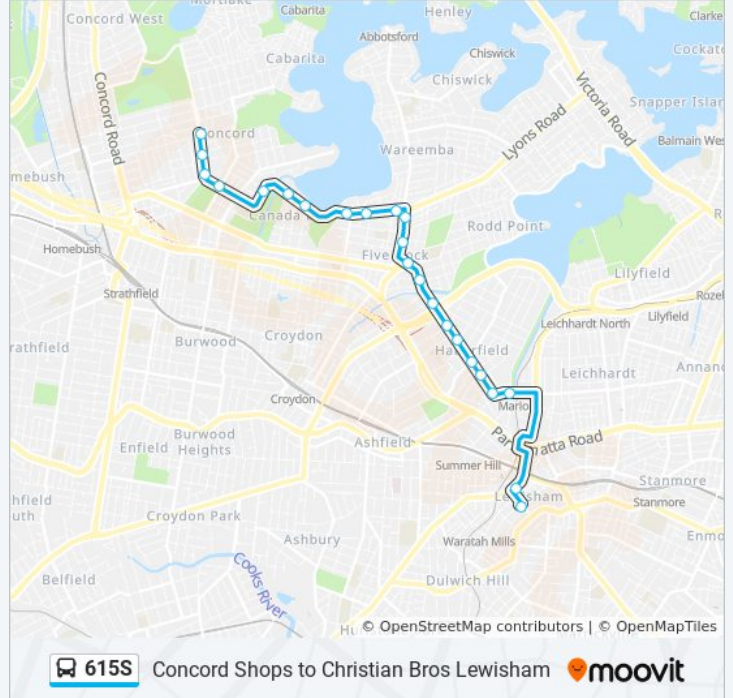

Use the Moovit App to find the closest 615S bus station near you and find out when is the next 615S bus arriving.

**Direction: Christian Bros Lewisham**

23 stops

[VIEW LINE SCHEDULE](#)

- Concord Shops, Majors Bay Rd
- Majors Bay Rd at Gallipoli St
- Rothwell Park, Majors Bay Rd
- Crane St at Broughton St
- Crane St opp St Lukes Park North
- Lyons Rd West opp Bayview Rd
- Lyons Rd West opp Regatta Rd
- Lyons Rd West at Corden Ave
- Lyons Rd West at Preston Ave
- Lyons Rd West at Innes St
- Great North Rd before Rodd Rd
- Five Dock Shops, Great North Rd
- Ramsay Rd at Fairlight St
- Ramsay Rd at Connecticut Ave
- Ramsay St before Wattle St
- Ramsay St at Alt St
- Algie Park, Ramsay St
- Haberfield Shops, Ramsay St
- Ramsay St at O'Connor St
- Ramsay St before Marion St
- Marion Light Rail, Marion St

**615S bus Info**

**Direction:** Christian Bros Lewisham

**Stops:** 23

**Trip Duration:** 30 min

**Line Summary:**

Old Canterbury Rd before Toothill St

Christian Brothers' High School, Denison Rd

**Direction: Concord Shops (Major Bay Rd & Wellb**

23 stops

[VIEW LINE SCHEDULE](#)

Christian Brothers' High School, Denison Rd

Old Canterbury Rd at Hudson St

Lambert Park, Marion St

Marion St opp Marion Light Rail

Ramsay St opp Marion St

Ramsay St before O'Connor St

**615S bus Info**

**Direction:** Concord Shops (Major Bay Rd & Wellb

**Stops:** 23

**Trip Duration:** 30 min

**Line Summary:**

Lyons Rd West after Bayview Rd

St Lukes Park North, Crane St

Crane St at Broughton St