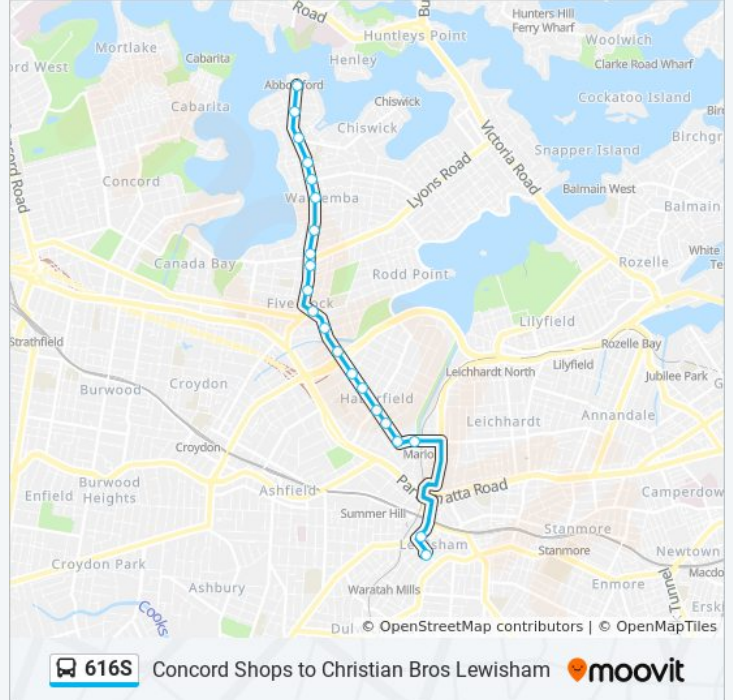

Use the Moovit App to find the closest 616S bus station near you and find out when is the next 616S bus arriving.

Direction: Chiswick

31 stops

[VIEW LINE SCHEDULE](#)

- Christian Brothers' High School, Denison Rd
- Old Canterbury Rd at Hudson St
- Lambert Park, Marion St
- Marion St opp Marion Light Rail
- Ramsay St opp Marion St
- Ramsay St before O'Connor St
- Haberfield Shops, Ramsay St
- Ramsay St at Yasmar Ave
- Ramsay St at Alt St
- Ramsay St after Wattle St
- Ramsay Rd at Harrabrook Ave
- Ramsay Rd at Fairlight St
- Five Dock Shops, Great North Rd
- Great North Rd before Lyons Rd
- Great North Rd at Kerin Ave
- Great North Rd opp Halley St
- Great North Rd at Reginald St
- Great North Rd at Bickleigh St
- Great North Rd opp Abbotsford Public School
- Great North Rd opp Blackwall Point Rd
- Great North Rd at Altona St

Stops: 31

Trip Duration: 34 min

Line Summary:

Great North Rd at Spring St

Abbotsford Wharf, Great North Rd

Great North Rd opp Altona St

Great North Rd at Blackwall Point Rd

Blackwall Point Rd after Great North Rd

Great North Rd at Halley St

Great North Rd before Lyons Rd

Great North Rd before Rodd Rd

Five Dock Shops, Great North Rd

Ramsay Rd at Fairlight St

Ramsay Rd at Connecticut Ave

Ramsay St before Wattle St

Ramsay St at Alt St

616S bus Info

Direction: Christian Bros Lewisham

Stops: 21

Trip Duration: 30 min

Line Summary:

Marion Light Rail, Marion St

Old Canterbury Rd before Toothill St

Christian Brothers' High School, Denison Rd