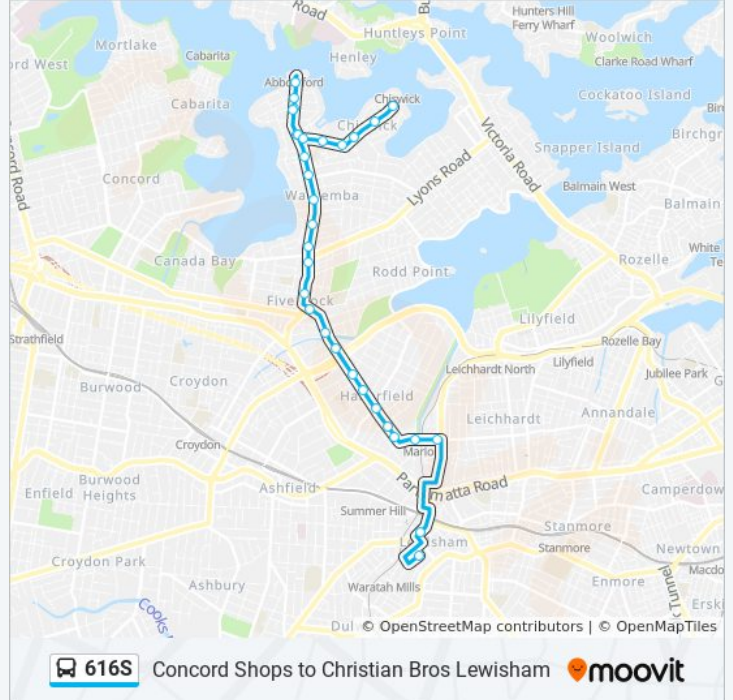

Use the Moovit App to find the closest 616S bus station near you and find out when is the next 616S bus arriving.

Direction: Chiswick

31 stops

[VIEW LINE SCHEDULE](#)

- Christian Brothers' High School, Denison Rd
- Old Canterbury Rd at Hudson St
- Lambert Park, Marion St
- Marion St opp Marion Light Rail
- Ramsay St opp Marion St
- Ramsay St before O'Connor St
- Haberfield Shops, Ramsay St
- Ramsay St at Yasmar Ave
- Ramsay St at Alt St
- Ramsay St after Wattle St
- Ramsay Rd at Harrabrook Ave
- Ramsay Rd at Fairlight St
- Five Dock Shops, Great North Rd
- Great North Rd before Lyons Rd
- Great North Rd at Kerin Ave
- Great North Rd opp Halley St
- Great North Rd at Reginald St
- Great North Rd at Bickleigh St
- Great North Rd opp Abbotsford Public School
- Great North Rd opp Blackwall Point Rd
- Great North Rd at Altona St

Stops: 31

Trip Duration: 34 min

Line Summary:

Great North Rd at Spring St

Abbotsford Wharf, Great North Rd

Great North Rd opp Altona St

Great North Rd at Blackwall Point Rd

Blackwall Point Rd after Great North Rd

Blackwall Point Rd after Melrose Cr

Blackwall Point Rd opp Allison Park

Blackwall Point Rd opp Parkview Rd

Blackwall Point Rd opp Withers St

Chiswick Shops, Blackwall Point Rd

Direction: Christian Bros Lewisham

Great North Rd at Halley St

Great North Rd before Lyons Rd

Great North Rd before Rodd Rd

Five Dock Shops, Great North Rd

Ramsay Rd at Fairlight St

Ramsay Rd at Connecticut Ave

Ramsay St before Wattle St

Ramsay St at Alt St