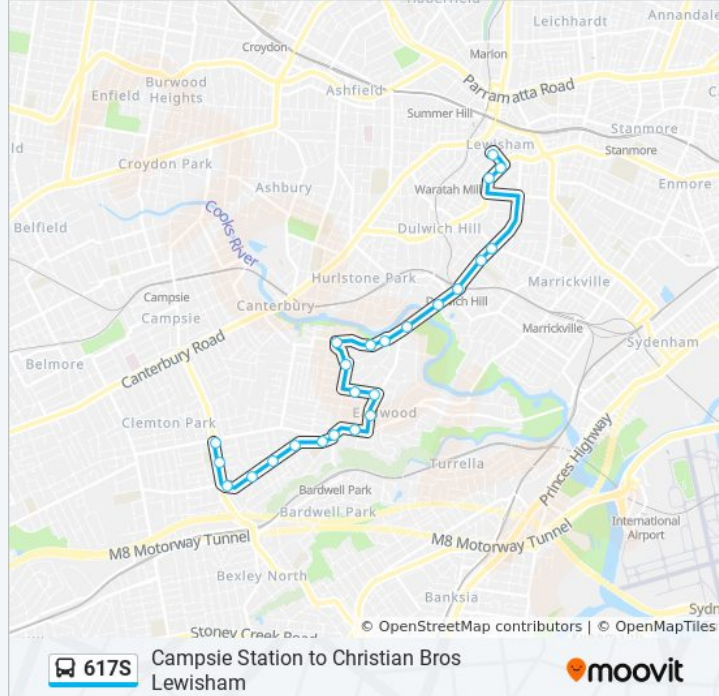

**Direction: Campsie Station**

34 stops

[VIEW LINE SCHEDULE](#)

- St Maroun's College, Wardell Rd
- Wardell Rd opp Dulwich Hill Station
- Wardell Rd at Riverside Cres
- Wardell Rd before Riverview Rd
- Permanent Ave at Prince Edward Ave
- Permanent Ave at Lovat Ave
- Permanent Ave at Dellwood Ave
- Prince Edward Ave opp Earlwood Ave
- Fricourt Ave at Earlwood Ave
- Fricourt Ave before Wardell Rd
- Wardell Rd at Watkin Ave
- Our Lady of Lourdes Church, Homer St
- Earlwood Shops, Homer St, Stand F
- Earlwood Shops, Homer St, Stand E
- Earlwood Public School, Homer St
- Homer St opp Schofield Ave
- Homer St opp Glenview Ave
- Homer St at Woodlawn Ave
- Homer St before Bexley Rd
- Clemton Park Public School, Bexley Rd
- Clemton Park Shops, Bexley Rd

**Direction:** Campsie Station

**Stops:** 34

**Trip Duration:** 34 min

**Line Summary:**

Bexley Rd opp Calbina Rd  
 Northcote St after Bexley Rd  
 Northcote St opp Marana Rd  
 Northcote St opp Clisdell Ave  
 Northcote St opp Cressy St  
 Northcote St at Canterbury Rd  
 Canterbury Rd at Robertson St  
 Orissa St at Fletcher St  
 Beamish St opp Dan's Corner  
 Beamish St opp Unara St  
 Beamish St at Evaline St  
 ANZAC Mall, Beamish St  
 Campsie Station, South Pde, Stand D

**617S bus Info**

**Direction:** Christian Bros Lewisham

**Stops:** 24

**Trip Duration:** 35 min

**Line Summary:**

Wardell Rd after Riverview Rd

Wardell Rd at Riverside Cres

Dulwich Hill Station, Wardell Rd

Wardell Rd at Beach Rd

Wardell Rd at Marrickville Rd

New Canterbury Rd at Eltham St

Lewisham Public School, New Canterbury Rd

Christian Brothers' High School, Denison Rd

617S bus time schedules and route maps are available in an offline PDF at [moovitapp.com](https://moovitapp.com). Use the [Moovit App](#) to see live bus times, train schedule or subway schedule, and step-by-step directions for all public transit in Sydney.