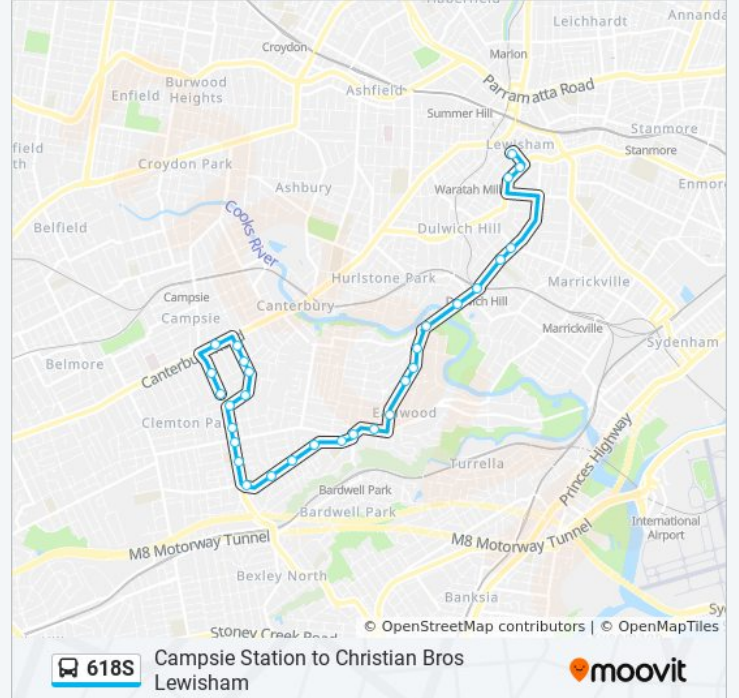

Use the Moovit App to find the closest 618S bus station near you and find out when is the next 618S bus arriving.

Direction: Christian Bros Lewisham

30 stops

[VIEW LINE SCHEDULE](#)

- Bexley Rd at Vicliffe Ave
- Bexley Rd opp Cross St
- Canterbury Rd opp Robertson St
- Northcote St after Canterbury Rd
- Northcote St at Cressy St
- Northcote St after Clisdell Ave
- Northcote St at Marana Rd
- Northcote St at Bexley Rd
- Bexley Rd after Calbina Rd
- Clemton Park Shops, Bexley Rd
- Bexley Rd opp Clemton Park Public School
- Homer St after Bexley Rd
- Homer St at Malley Ave
- Homer St at Hood Ave
- Homer St after Schofield Ave
- Homer St opp Earlwood Public School
- Earlwood Shops, Homer St, Stand C
- Homer St opp Our Lady of Lourdes Church
- Wardell Rd opp Watkin Ave
- Wardell Rd at Hamel Cres
- Wardell Rd after Vimy St

Direction: Christian Bros Lewisham

Stops: 30

Trip Duration: 43 min

Line Summary:

Wardell Rd opp Flinders Rd

Wardell Rd after Riverview Rd

Wardell Rd at Riverside Cres

Dulwich Hill Station, Wardell Rd

Wardell Rd at Beach Rd

Wardell Rd at Marrickville Rd

New Canterbury Rd at Eltham St

Lewisham Public School, New Canterbury Rd

Christian Brothers' High School, Denison Rd

618S bus time schedules and route maps are available in an offline PDF at moovitapp.com. Use the [Moovit App](#) to see live bus times, train schedule or subway schedule, and step-by-step directions for all public transit in Sydney.