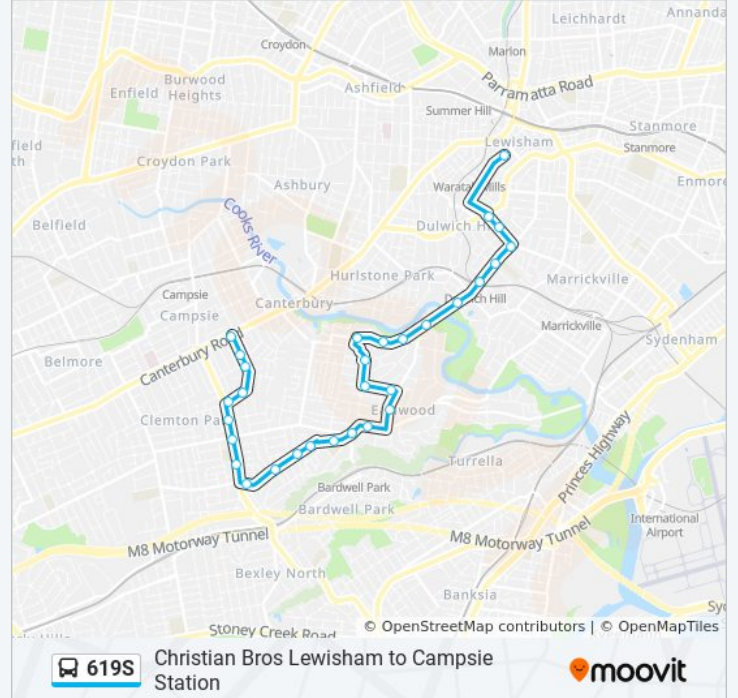

Homer St before Bexley Rd

Clemton Park Public School, Bexley Rd

Clemton Park Shops, Bexley Rd

Bexley Rd opp Calbina Rd

Northcote St after Bexley Rd

Northcote St opp Marana Rd

Northcote St opp Clisdell Ave

Northcote St opp Cressy St

Northcote St at Canterbury Rd

619S bus time schedules and route maps are available in an offline PDF at moovitapp.com. Use the [Moovit App](#) to see live bus times, train schedule or subway schedule, and step-by-step directions for all public transit in Sydney.

[About Moovit](#) • [MaaS Solutions](#) • [Supported Countries](#) • [Mooviter Community](#)

© 2024 Moovit - All Rights Reserved

Check Live Arrival Times