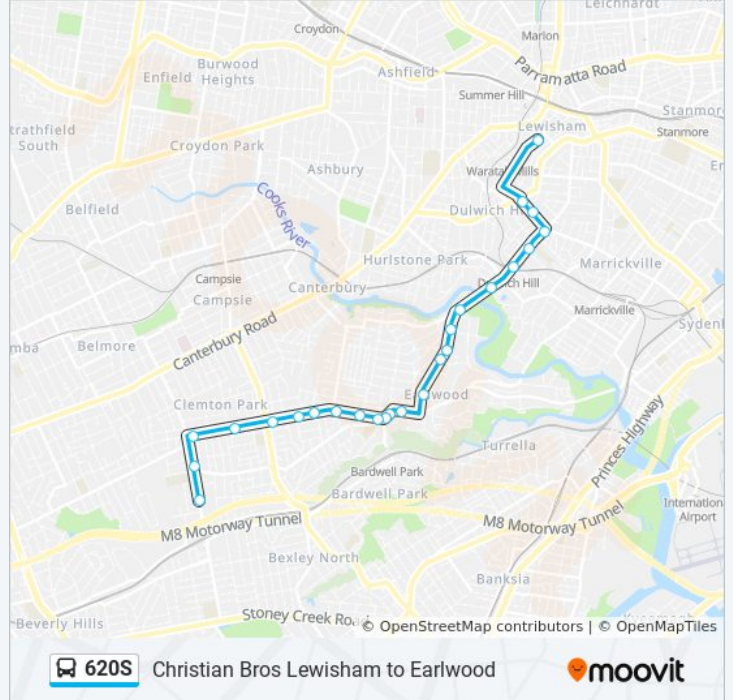

William St before Hilltop St

William St at Shackel Ave

Kingsgrove Rd opp Kingsgrove North High School

Kingsgrove Rd opp Omnibus Rd

620S bus time schedules and route maps are available in an offline PDF at moovitapp.com. Use the [Moovit App](#) to see live bus times, train schedule or subway schedule, and step-by-step directions for all public transit in Sydney.

[About Moovit](#) • [MaaS Solutions](#) • [Supported Countries](#) • [Mooviter Community](#)

© 2024 Moovit - All Rights Reserved

Check Live Arrival Times