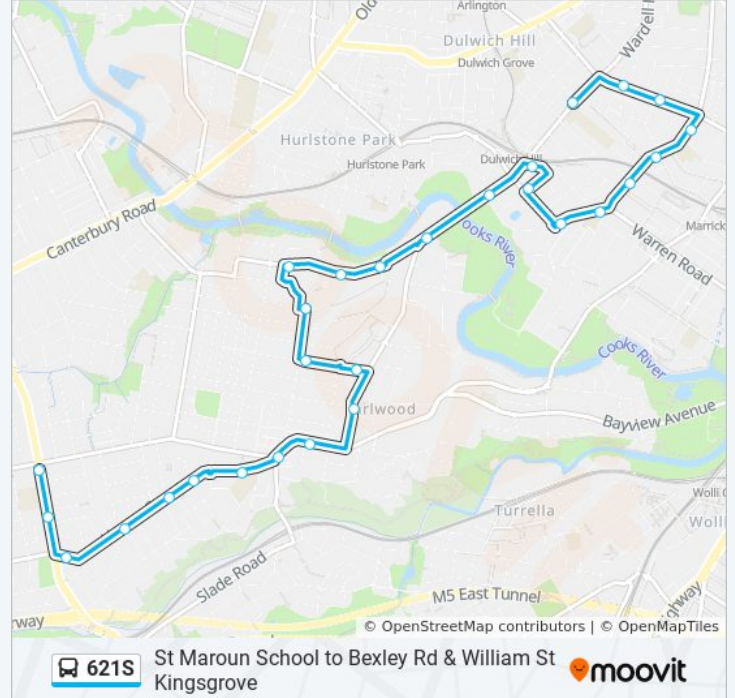

Earlwood Public School, Homer St

Homer St opp Schofield Ave

Homer St opp Glenview Ave

Homer St at Woodlawn Ave

Homer St before Bexley Rd

Clemton Park Public School, Bexley Rd

Clemton Park Shops, Bexley Rd

621S bus time schedules and route maps are available in an offline PDF at moovitapp.com. Use the [Moovit App](#) to see live bus times, train schedule or subway schedule, and step-by-step directions for all public transit in Sydney.

[About Moovit](#) • [MaaS Solutions](#) • [Supported Countries](#) • [Mooviter Community](#)

© 2024 Moovit - All Rights Reserved

Check Live Arrival Times