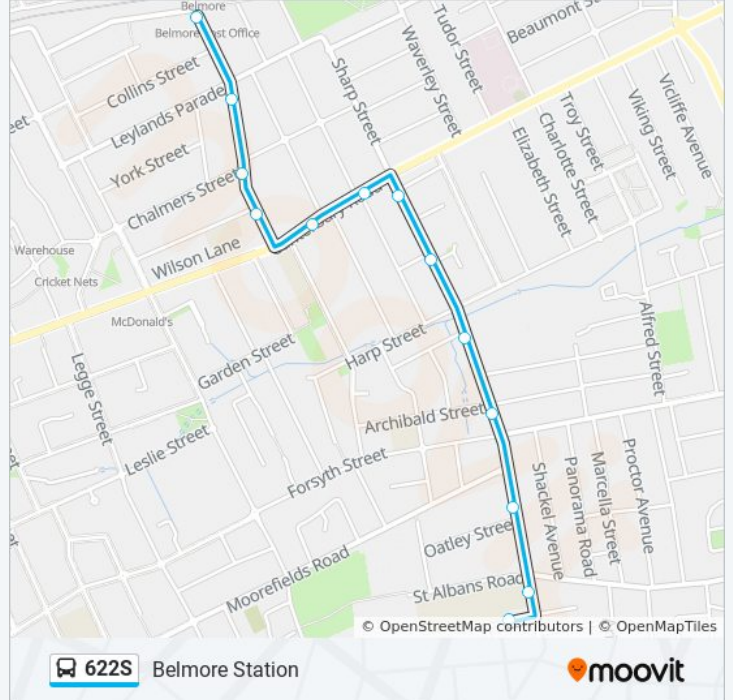

 622S

Belmore Station

Get The App

The 622S bus line Belmore Station has one route. For regular weekdays, their operation hours are:

(1) Belmore Station: 3:10 PM

Use the Moovit App to find the closest 622S bus station near you and find out when is the next 622S bus arriving.

## Direction: Belmore Station

13 stops

[VIEW LINE SCHEDULE](#)

Kingsgrove North High School, Richland St  
Kingsgrove North High School, Kingsgrove Rd  
Kingsgrove Rd at Oatley St  
Kingsgrove Rd at Archibald St  
Kingsgrove Rd at Moncur Ave  
Kingsgrove Rd at Rod St  
Kingsgrove Rd before Canterbury Rd  
Canterbury Rd at Platts Ave  
Canterbury Rd opp Drummond St  
Burwood Rd after Canterbury Rd  
Burwood Rd at Chalmers St  
Burwood Rd before Leylands Pde  
Belmore Shops, Burwood Rd

## 622S bus Time Schedule

Belmore Station Route Timetable:

Sunday	Not Operational
Monday	3:10 PM
Tuesday	3:10 PM
Wednesday	2:40 PM
Thursday	3:10 PM
Friday	Not Operational
Saturday	Not Operational

## 622S bus Info

**Direction:** Belmore Station

**Stops:** 13

**Trip Duration:** 10 min

**Line Summary:**

622S bus time schedules and route maps are available in an offline PDF at [moovitapp.com](https://moovitapp.com). Use the [Moovit App](#) to see live bus times, train schedule or subway schedule, and step-by-step directions for all public transit in Sydney.