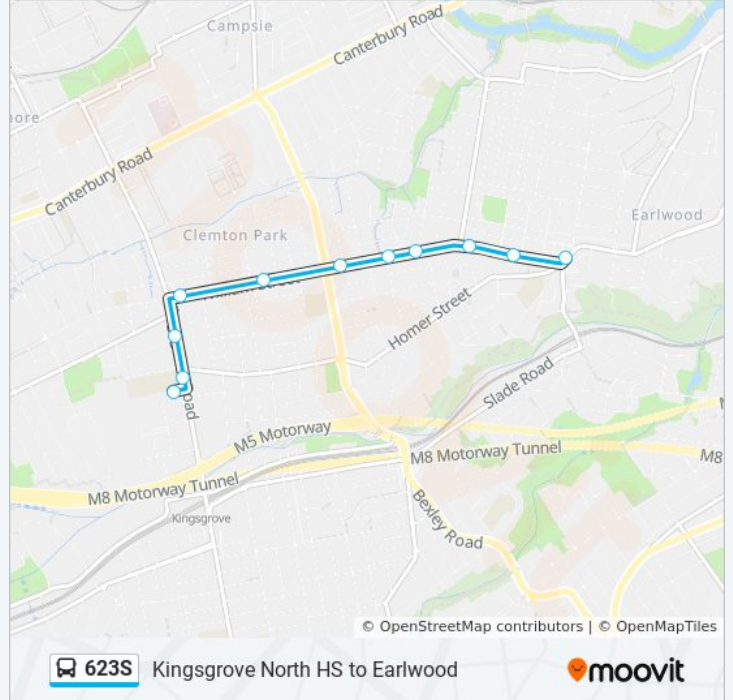

623S

Kingsgrove North HS to Earlwood

Get The App

The 623S bus line Kingsgrove North HS to Earlwood has one route. For regular weekdays, their operation hours are:

(1) Earlwood Shops - Homer St: 3:10 PM

Use the Moovit App to find the closest 623S bus station near you and find out when is the next 623S bus arriving.

Direction: Earlwood Shops - Homer St

11 stops

[VIEW LINE SCHEDULE](#)

- Kingsgrove North High School, Richland St
- Kingsgrove North High School, Kingsgrove Rd
- Kingsgrove Rd at Oatley St
- William St opp Shackel Ave
- William St after Alfred St
- William St opp Clemton Park Shops
- William St opp Main St
- William St at Westfield St
- William St after Woolcott St
- William St before Cameron Ave
- Earlwood Shops, Homer St, Stand C

623S bus Time Schedule

Earlwood Shops - Homer St Route Timetable:

Sunday	Not Operational
Monday	3:10 PM
Tuesday	3:10 PM
Wednesday	Not Operational
Thursday	3:10 PM
Friday	Not Operational
Saturday	Not Operational

623S bus Info

Direction: Earlwood Shops - Homer St

Stops: 11

Trip Duration: 13 min

Line Summary:

623S bus time schedules and route maps are available in an offline PDF at moovitapp.com. Use the [Moovit App](#) to see live bus times, train schedule or subway schedule, and step-by-step directions for all public transit in Sydney.