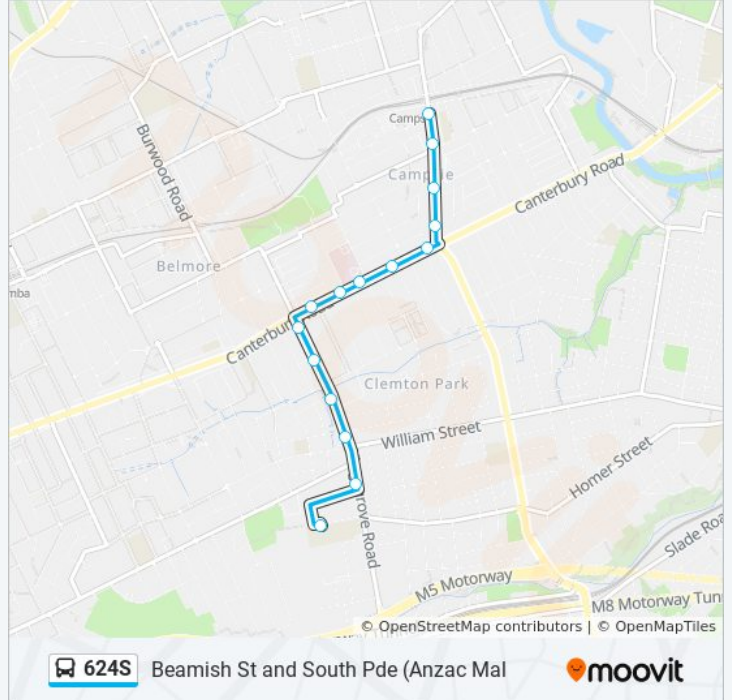

Use the Moovit App to find the closest 624S bus station near you and find out when is the next 624S bus arriving.

Direction: Beamish St and South Pde (Anzac Mal)

15 stops

[VIEW LINE SCHEDULE](#)

Kingsgrove North High School, St Albans Rd

Kingsgrove Rd at Oatley St

Kingsgrove Rd at Archibald St

Kingsgrove Rd at Moncur Ave

Kingsgrove Rd at Rod St

Kingsgrove Rd before Canterbury Rd

Canterbury Rd opp Chelmsford Ave

Canterbury Rd at Tudor St

Canterbury Hospital, Canterbury Rd

Canterbury Rd opp Wade St

Canterbury Rd opp Viccliffe Ave

Beamish St opp Dan's Corner

Beamish St opp Unara St

Beamish St at Evaline St

ANZAC Mall, Beamish St

624S bus Time Schedule

Beamish St and South Pde (Anzac Mal Route)

Stops: 15

Trip Duration: 16 min

Line Summary:

Direction: Kingsgrove North High

14 stops

[VIEW LINE SCHEDULE](#)

- Beamish St opp ANZAC Mall
- Beamish St at Evaline St
- Beamish St at Unara St
- Dan's Corner, Beamish St
- Canterbury Rd at Viking St
- Canterbury Rd at Troy St
- Canterbury Rd opp Canterbury Hospital
- Canterbury Rd at Chelmsford Ave
- Kingsgrove Rd at Forbes Ave
- Kingsgrove Rd at St Jude Cres
- Kingsgrove Rd after Harp St
- Kingsgrove Rd at Turton Ave
- Kingsgrove Rd opp Kingsgrove North High School
- Richland St opp Kingsgrove North High School