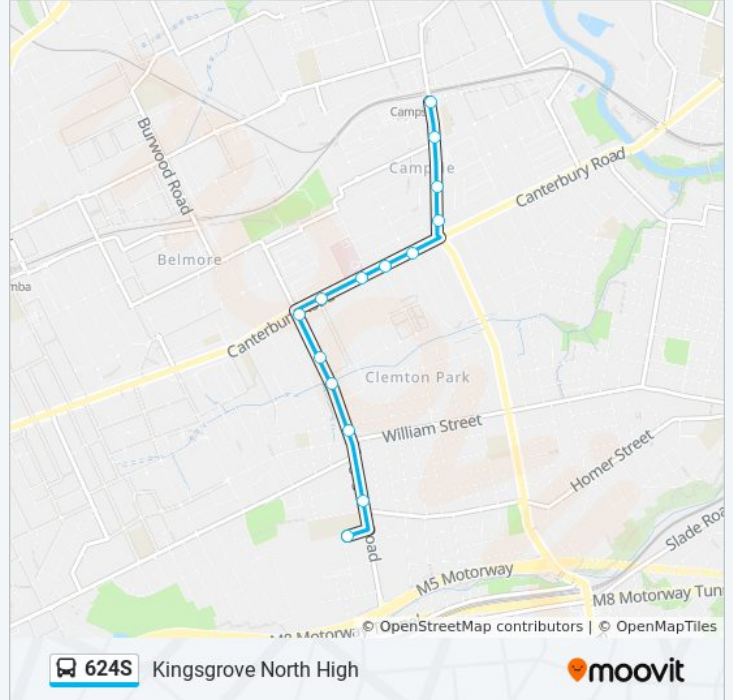

Kingsgrove Rd at Oatley St

Kingsgrove Rd at Archibald St

Kingsgrove Rd at Moncur Ave

Kingsgrove Rd at Rod St

Kingsgrove Rd before Canterbury Rd

Canterbury Rd opp Chelmsford Ave

Canterbury Rd at Tudor St

Canterbury Hospital, Canterbury Rd

Canterbury Rd opp Wade St

Canterbury Rd opp Viccliffe Ave

Beamish St opp Dan's Corner

Beamish St opp Unara St

Beamish St at Evaline St

ANZAC Mall, Beamish St

624S bus Time Schedule

Beamish St and South Pde (Anzac Mal Route)

Stops: 15

Trip Duration: 16 min

Line Summary:

Direction: Kingsgrove North High

14 stops

[VIEW LINE SCHEDULE](#)

- Beamish St opp ANZAC Mall
- Beamish St at Evaline St
- Beamish St at Unara St
- Dan's Corner, Beamish St
- Canterbury Rd at Viking St
- Canterbury Rd at Troy St
- Canterbury Rd opp Canterbury Hospital
- Canterbury Rd at Chelmsford Ave
- Kingsgrove Rd at Forbes Ave
- Kingsgrove Rd at St Jude Cres
- Kingsgrove Rd after Harp St
- Kingsgrove Rd at Turton Ave
- Kingsgrove Rd opp Kingsgrove North High School
- Richland St opp Kingsgrove North High School

Direction: Kingsgrove North High

Stops: 14

Trip Duration: 15 min

Line Summary:

624S bus time schedules and route maps are available in an offline PDF at moovitapp.com. Use the [Moovit App](#) to see live bus times, train schedule or subway schedule, and step-by-step directions for all public transit in Sydney.