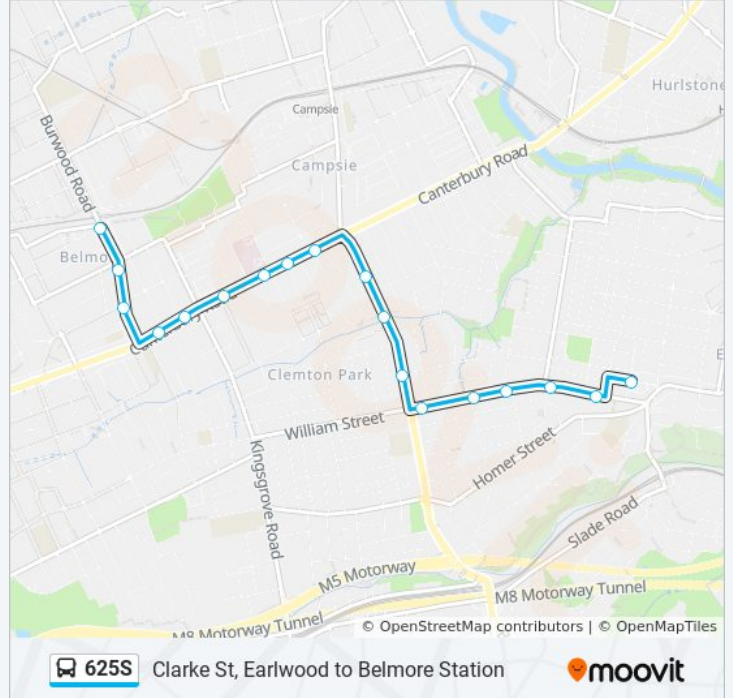

William St opp Cameron Ave

William St opp Woolcott St

William St opp Westfield St

William St at Main St

Clemton Park Shops, William St

Bexley Rd opp Calbina Rd

Bexley Rd at Viccliffe Ave

Bexley Rd opp Cross St

Canterbury Rd at Viking St

Canterbury Rd at Troy St

Canterbury Rd opp Canterbury Hospital

Canterbury Rd at Chelmsford Ave

Canterbury Rd at Platts Ave

Canterbury Rd opp Drummond St

Burwood Rd at Chalmers St

Burwood Rd before Leylands Pde

625S bus Info

Direction: Belmore Station

Stops: 18

Trip Duration: 16 min

Line Summary:

Direction: Earlowood Shops - Clarke St

39 stops

[VIEW LINE SCHEDULE](#)

625S bus Info

Direction: Earlowood Shops - Clarke St

Stops: 39

Trip Duration: 33 min

Line Summary:

Burwood Rd at Lakemba St

Burwood Rd at Etela St

Belmore Station, Burwood Rd