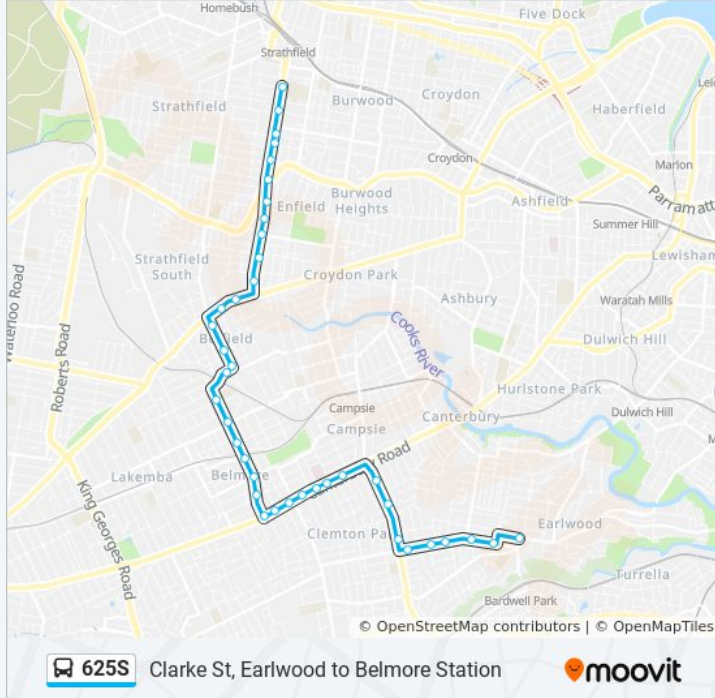

625S bus Info

Direction: Earlowood Shops - Clarke St

Stops: 39

Trip Duration: 33 min

Line Summary:

Burwood Rd at Lakemba St

Burwood Rd at Etela St

Belmore Station, Burwood Rd

Belmore Shops, Burwood Rd

Burwood Rd at Reginald Ave

Burwood Rd before Canterbury Rd

Canterbury Rd at Drummond St

Canterbury Rd before Sharp St

Canterbury Rd opp Chelmsford Ave

Canterbury Rd at Tudor St

Canterbury Hospital, Canterbury Rd

Canterbury Rd opp Wade St

Bexley Rd before Cross St

Bexley Rd opp Vicliffe Ave

Bexley Rd after Calbina Rd

William St opp Clemton Park Shops

William St opp Main St

William St at Westfield St

William St after Woolcott St

William St before Cameron Ave

Earlwood Shops, Clarke St, Stand A

625S bus time schedules and route maps are available in an offline PDF at moovitapp.com. Use the [Moovit App](#) to see live bus times, train schedule or subway schedule, and step-by-step directions for all public transit in Sydney.