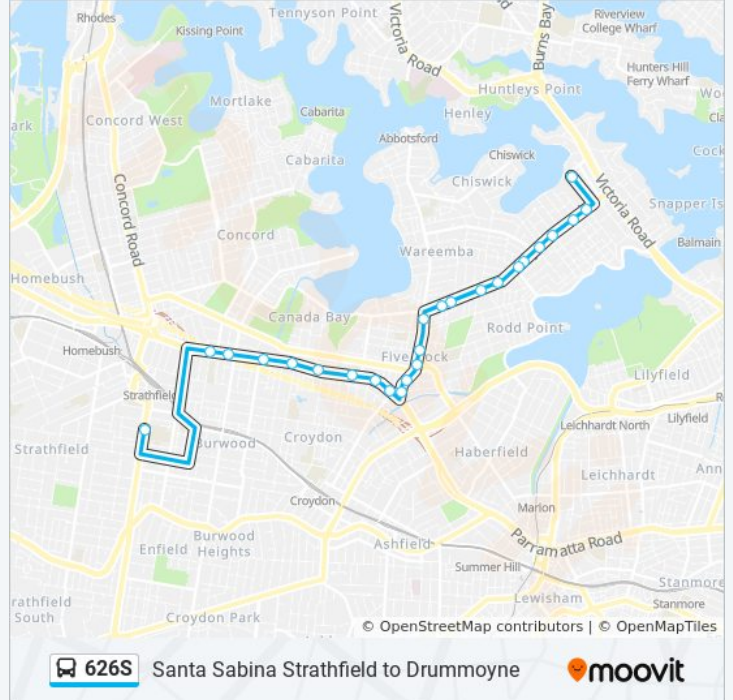

 626S

Santa Sabina Strathfield to Drummoyne

Get The App

The 626S bus line Santa Sabina Strathfield to Drummoyne has one route. For regular weekdays, their operation hours are:

(1) Bayswater St. Drummoyne: 3:26 PM

Use the Moovit App to find the closest 626S bus station near you and find out when is the next 626S bus arriving.

Direction: Bayswater St. Drummoyne

25 stops

[VIEW LINE SCHEDULE](#)

Santa Sabina College, The Boulevardde
Parramatta Rd before Broughton St
Parramatta Rd opp Neich Pde
Concord Oval, Parramatta Rd
Parramatta Rd before Walker St
Parramatta Rd at Regatta Rd
Parramatta Rd opp Byron St
Parramatta Rd at Courland St
Parramatta Rd before Arlington St
Great North Rd opp Harrabrook Ave
Great North Rd at Longview St
Great North Rd opp Club Five Dock RSL
Five Dock Shops, Great North Rd
Great North Rd before Lyons Rd
Storey Park, Lyons Rd
Lyons Rd before Pine Ave
Lyons Rd at Myalora St
Lyons Rd opp Lamrock Ave
Lyons Rd at Mons St
Lyons Rd at Tait Lane
Lyons Rd at Byrne Ave

626S bus Time Schedule

Bayswater St. Drummoyne Route Timetable:

Sunday	Not Operational
Monday	3:26 PM
Tuesday	3:26 PM
Wednesday	3:26 PM
Thursday	3:26 PM
Friday	Not Operational
Saturday	Not Operational

626S bus Info

Direction: Bayswater St. Drummoyne

Stops: 25

Trip Duration: 33 min

Line Summary:

Lyons Rd at Gipps St

Lyons Rd at Thompson St

Lyons Rd opp Tranmere St

Drummoyne Oval, Bayswater St