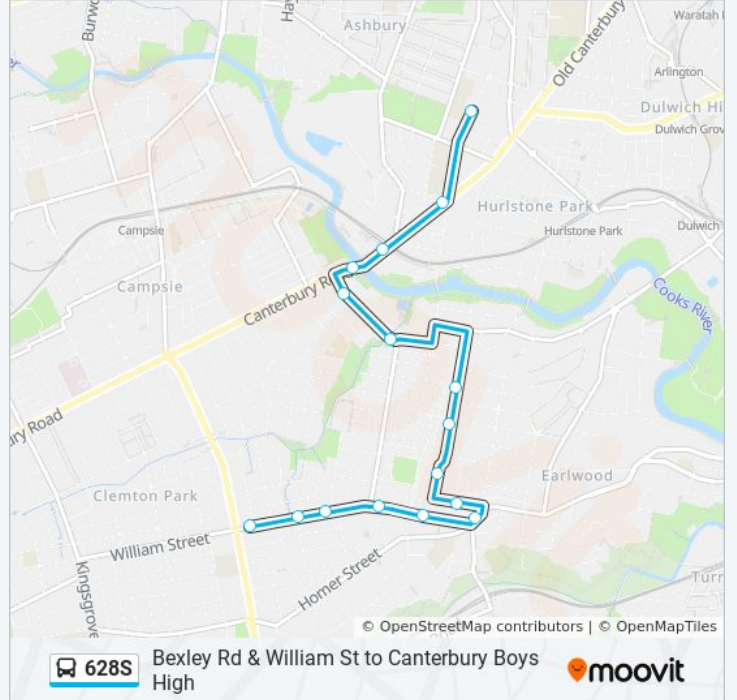

 628S

Bexley Rd & William St to Canterbury Boys High

Get The App

The 628S bus line Bexley Rd & William St to Canterbury Boys High has one route. For regular weekdays, their operation hours are:

(1) Canterbury Boys High: 7:48 AM

Use the Moovit App to find the closest 628S bus station near you and find out when is the next 628S bus arriving.

Direction: Canterbury Boys High

16 stops

[VIEW LINE SCHEDULE](#)

William St opp Clemton Park Shops
William St opp Main St
William St at Westfield St
William St after Woolcott St
William St before Cameron Ave
Earlwood Shops, Homer St, Stand C
Earlwood Shops, Clarke St, Stand B
Cameron Ave opp Lanark Ave
Thompson St opp Fricourt Ave
Thompson St at Caroline St
Fore St after Woolcott St
Fore St at Ivy St
Canterbury Rd opp Saint Mary MacKillop Reserve
Canterbury Station, Canterbury Rd, Stand E
Canterbury Rd opp Church St
Canterbury Boys High School, Hardy St

628S bus Time Schedule

Canterbury Boys High Route Timetable:

Sunday	Not Operational
Monday	7:48 AM
Tuesday	7:48 AM
Wednesday	7:48 AM
Thursday	7:48 AM
Friday	Not Operational
Saturday	Not Operational

628S bus Info

Direction: Canterbury Boys High

Stops: 16

Trip Duration: 25 min

Line Summary:

628S bus time schedules and route maps are available in an offline PDF at moovitapp.com. Use the [Moovit App](#) to see live bus times, train schedule or subway schedule, and step-by-step directions for all public transit in Sydney.