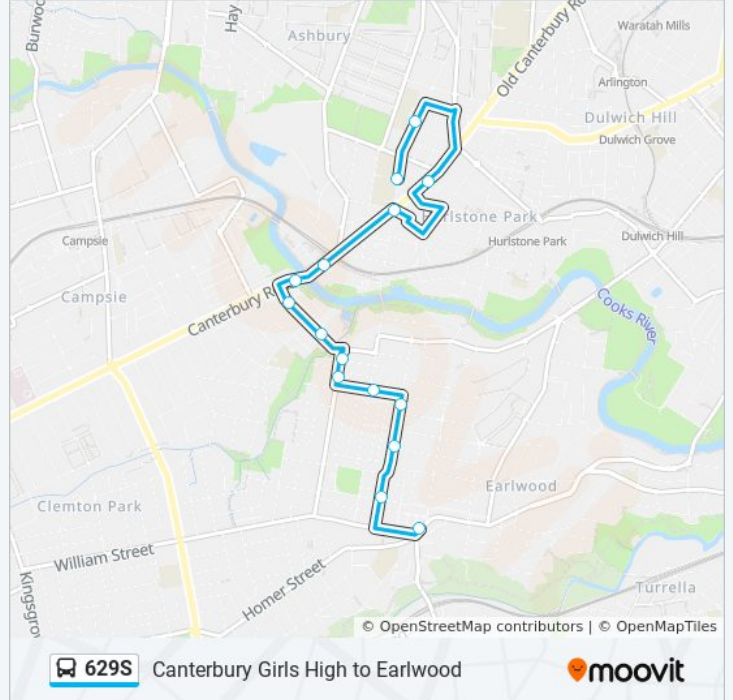

 629S

Canterbury Girls High to Earlwood

Get The App

The 629S bus line Canterbury Girls High to Earlwood has one route. For regular weekdays, their operation hours are:

(1) Earlwood Shops - Homer St: 3:18 PM

Use the Moovit App to find the closest 629S bus station near you and find out when is the next 629S bus arriving.

Direction: Earlwood Shops - Homer St

15 stops

[VIEW LINE SCHEDULE](#)

Canterbury Girls High School, Church St
Canterbury Boys High School, Hardy St
Canterbury Rd at Dunkeld Ave
Canterbury Rd at Church St
Canterbury Station, Canterbury Rd, Stand F
Saint Mary MacKillop Reserve, Canterbury Rd
Fore St opp Ivy St
Fore St after High St
Joanna Thompson Reserve, Woolcott St
Woolcott St at Elsie St
Caroline St at River St
Thompson St after Flers Ave
Thompson St at Kitchener Ave
Cameron Ave at Larkhall Ave
Earlwood Shops, Homer St, Stand C

629S bus Time Schedule

Earlwood Shops - Homer St Route Timetable:

Sunday	Not Operational
Monday	3:18 PM
Tuesday	2:38 PM - 3:18 PM
Wednesday	2:55 PM
Thursday	3:18 PM
Friday	Not Operational
Saturday	Not Operational

629S bus Info

Direction: Earlwood Shops - Homer St

Stops: 15

Trip Duration: 20 min

Line Summary:

629S bus time schedules and route maps are available in an offline PDF at moovitapp.com. Use the [Moovit App](#) to see live bus times, train schedule or subway schedule, and step-by-step directions for all public transit in Sydney.