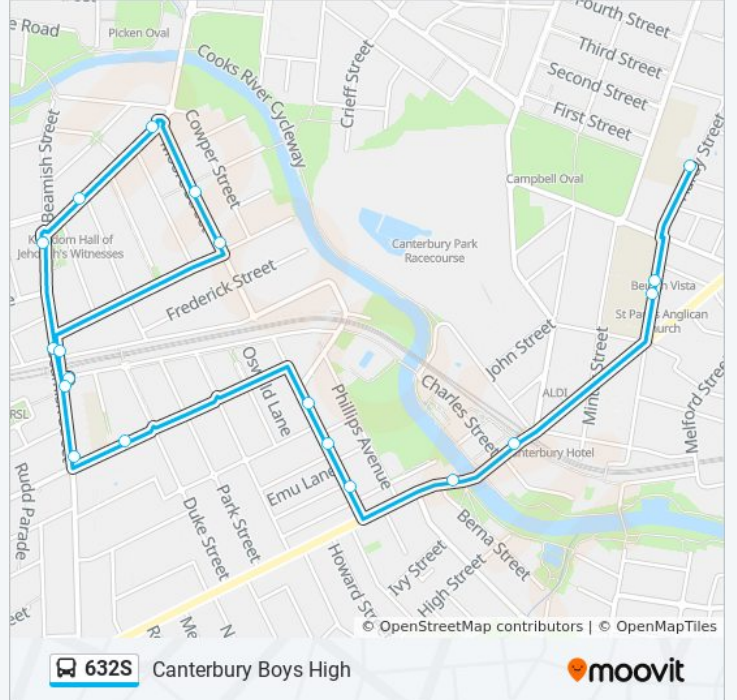

 632S

Canterbury Boys High

Get The App

The 632S bus line Canterbury Boys High has one route. For regular weekdays, their operation hours are:

(1) Canterbury Boys High: 7:52 AM

Use the Moovit App to find the closest 632S bus station near you and find out when is the next 632S bus arriving.

Direction: Canterbury Boys High

19 stops

[VIEW LINE SCHEDULE](#)

Campsie Station, South Pde, Stand E
Campsie Station, Beamish St, Stand B
Beamish St opp Lofts Garden
Brighton Ave opp Browning St
Brighton Ave opp Moore St
Moore St after Moore Lane
Moore St at Clissold Pde
Campsie Station, Beamish St, Stand C
Beamish St opp ANZAC Mall
Beamish St at Evaline St
Campsie Public School, Evaline St
Wonga St after Wairoa St
Wonga St after Warrigal St
Wonga St opp Emu St
Canterbury Rd opp Saint Mary MacKillop Reserve
Canterbury Station, Canterbury Rd, Stand E
Canterbury Public School, Church St
Canterbury Girls High School, Church St
Canterbury Boys High School, Hardy St

632S bus Time Schedule

Canterbury Boys High Route Timetable:

Sunday	Not Operational
Monday	7:52 AM
Tuesday	7:52 AM
Wednesday	7:52 AM
Thursday	7:52 AM
Friday	Not Operational
Saturday	Not Operational

632S bus Info

Direction: Canterbury Boys High

Stops: 19

Trip Duration: 20 min

Line Summary:

632S bus time schedules and route maps are available in an offline PDF at moovitapp.com. Use the [Moovit App](#) to see live bus times, train schedule or subway schedule, and step-by-step directions for all public transit in Sydney.