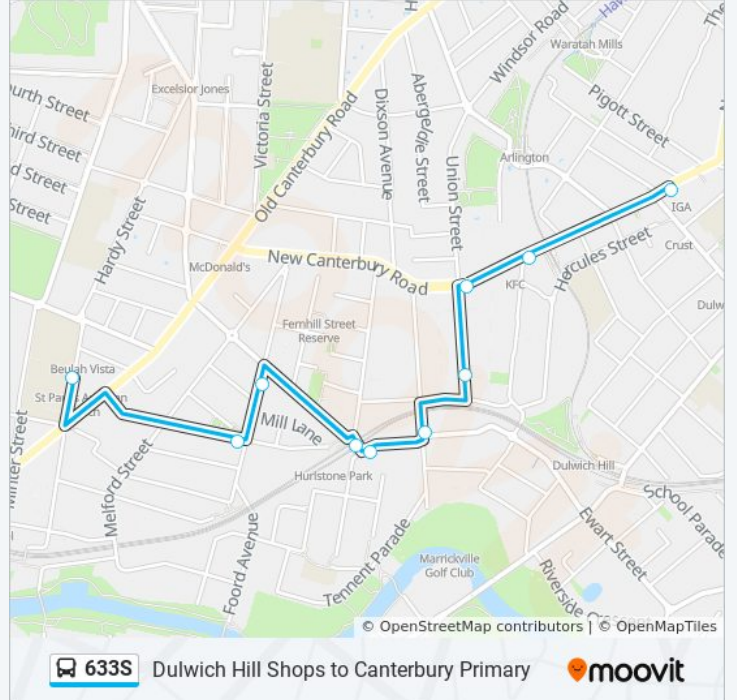

633S

Dulwich Hill Shops to Canterbury Primary

Get The App

The 633S bus line Dulwich Hill Shops to Canterbury Primary has one route. For regular weekdays, their operation hours are:

(1) Canterbury Primary: 8:50 AM

Use the Moovit App to find the closest 633S bus station near you and find out when is the next 633S bus arriving.

Direction: Canterbury Primary

10 stops

[VIEW LINE SCHEDULE](#)

Dulwich Hill Shops, New Canterbury Rd

Dulwich Grove Light Rail, New Canterbury Rd

New Canterbury Rd at Myra Rd

Myra Rd before The Parade

Garnet St at Ewart St

Floss St at Duntroon St

Hurlstone Park Station, Floss St

Dunstaffenage St after Crinan St

633S bus Info

Direction: Canterbury Primary

Stops: 10

Trip Duration: 9 min

Line Summary:

633S bus time schedules and route maps are available in an offline PDF at moovitapp.com. Use the [Moovit App](#) to see live bus times, train schedule or subway schedule, and step-by-step directions for all public transit in Sydney.