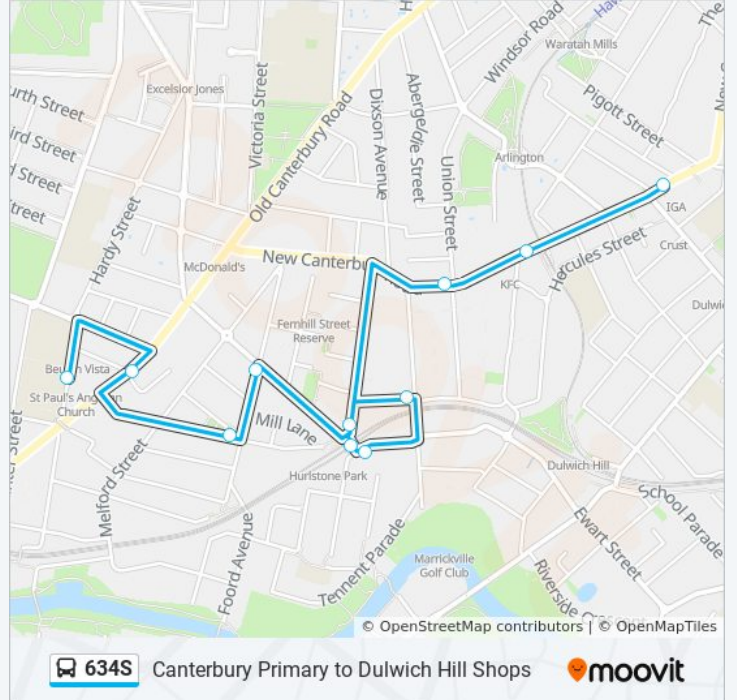

634S

Canterbury Primary to Dulwich Hill Shops

Get The App

The 634S bus line Canterbury Primary to Dulwich Hill Shops has one route. For regular weekdays, their operation hours are:

(1) Dulwich Hill Shops: 3:27 PM

Use the Moovit App to find the closest 634S bus station near you and find out when is the next 634S bus arriving.

Direction: Dulwich Hill Shops

11 stops

[VIEW LINE SCHEDULE](#)

- Canterbury Public School, Church St
- Canterbury Rd at Dunkeld Ave
- Euston Park, Floss St
- Dunstaffenage St at Crinan St
- Hurlstone Park Station, Duntroon St
- Hampden St at Garnet St
- Floss St at Duntroon St
- Hurlstone Park Station, Floss St
- New Canterbury Rd at Union St
- New Canterbury Rd opp Dulwich Grove Light Rail
- Dulwich Hill Shops, New Canterbury Rd

634S bus Time Schedule

Dulwich Hill Shops Route Timetable:

Sunday	Not Operational
Monday	3:27 PM
Tuesday	3:27 PM
Wednesday	3:27 PM
Thursday	3:27 PM
Friday	Not Operational
Saturday	Not Operational

634S bus Info

Direction: Dulwich Hill Shops

Stops: 11

Trip Duration: 12 min

Line Summary:

634S bus time schedules and route maps are available in an offline PDF at moovitapp.com. Use the [Moovit App](#) to see live bus times, train schedule or subway schedule, and step-by-step directions for all public transit in Sydney.