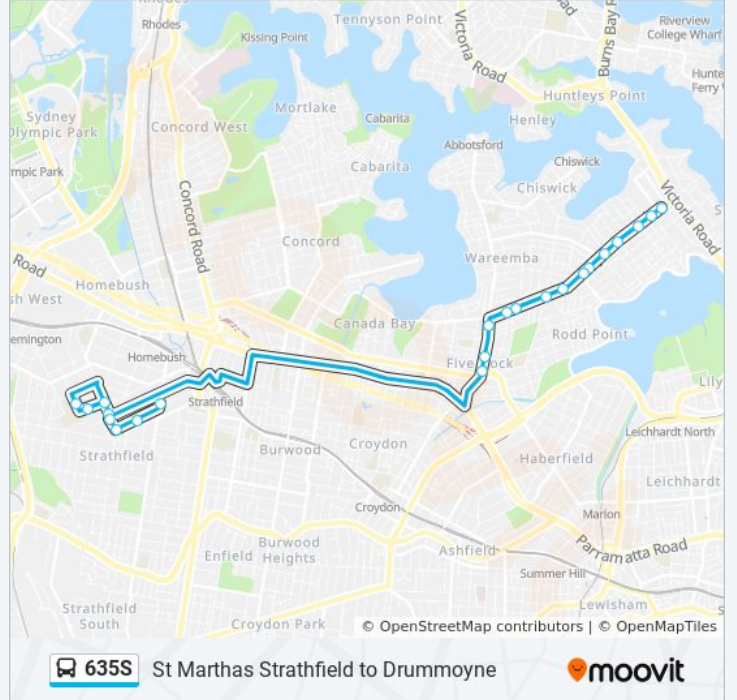

Use the Moovit App to find the closest 635S bus station near you and find out when is the next 635S bus arriving.

Direction: Drummoyne Civic Centre

22 stops

[VIEW LINE SCHEDULE](#)

Homebush Rd at Churchill Ave

28 Oxford Rd

Oxford Rd opp Heyde Ave

Heyde Ave at Albert Rd

Dickson St after Albert Rd

Dickson St opp Inveresk Park

Merley Rd before Francis St

St Patrick's College, Francis St, Stand C

Great North Rd opp Club Five Dock RSL

Lyons Rd at Byrne Ave

Lyons Rd at Gipps St

Lyons Rd at Thompson St

Lyons Rd opp Tranmere St

Lyons Rd after Bayswater St

635S bus Time Schedule

Drummoyne Civic Centre Route Timetable:

Sunday	Not Operational
Monday	3:20 PM
Tuesday	3:20 PM
Wednesday	3:20 PM
Thursday	3:20 PM
Friday	Not Operational
Saturday	Not Operational

635S bus Info

Direction: Drummoyne Civic Centre

Stops: 22

Trip Duration: 45 min

Line Summary:

635S bus time schedules and route maps are available in an offline PDF at moovitapp.com. Use the [Moovit App](#) to see live bus times, train schedule or subway schedule, and step-by-step directions for all public transit in Sydney.