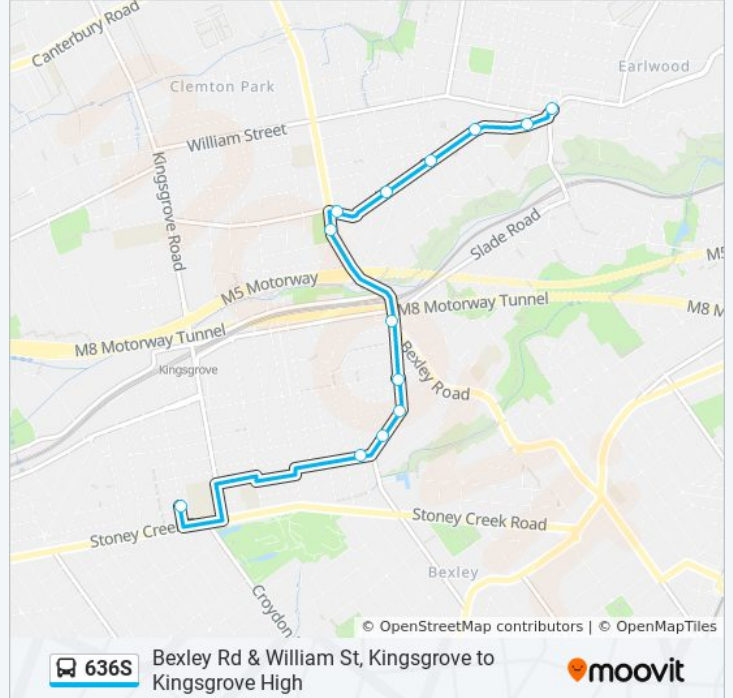

(1) Earlwood Shops - Homer St: 3:20 PM(2) Kingsgrove High: 8:25 AM

Use the Moovit App to find the closest 636S bus station near you and find out when is the next 636S bus arriving.

Direction: Earlwood Shops - Homer St

13 stops

[VIEW LINE SCHEDULE](#)

- Margaret St at Rayment Ave
- Alston St at Coveney St
- New Illawarra Rd at Heath St
- New Illawarra Rd at Tomkins St
- New Illawarra Rd at Edward St
- Bexley North Station, Bexley Rd
- Beaumont Park, Bexley Rd
- Homer St after Bexley Rd
- Homer St at Malley Ave
- Homer St at Hood Ave
- Homer St after Schofield Ave
- Homer St opp Earlwood Public School
- Earlwood Shops, Homer St, Stand C

636S bus Info

Direction: Earlwood Shops - Homer St

Stops: 13

Trip Duration: 20 min

Line Summary:

Direction: Kingsgrove High

20 stops

[VIEW LINE SCHEDULE](#)

William St opp Clemton Park Shops

William St opp Main St

William St at Westfield St

William St after Woolcott St

William St before Cameron Ave

Earlwood Shops, Clarke St, Stand A

Earlwood Shops, Homer St, Stand E