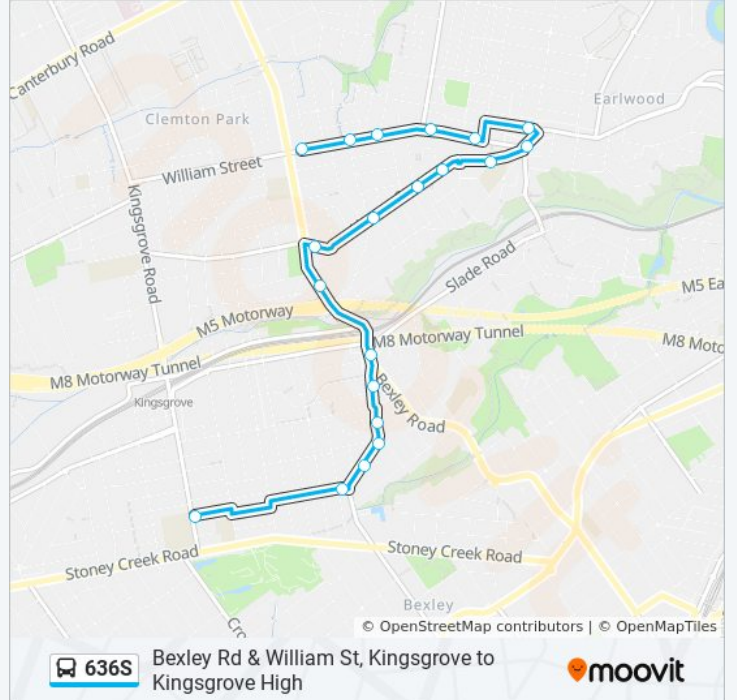

636S bus Info

Direction: Earlwood Shops - Homer St

Stops: 13

Trip Duration: 20 min

Line Summary:

Direction: Kingsgrove High

20 stops

[VIEW LINE SCHEDULE](#)

William St opp Clemton Park Shops

William St opp Main St

William St at Westfield St

William St after Woolcott St

William St before Cameron Ave

Earlwood Shops, Clarke St, Stand A

Earlwood Shops, Homer St, Stand E

Earlwood Public School, Homer St

Homer St opp Schofield Ave

Homer St opp Glenview Ave

Homer St at Woodlawn Ave

Homer St before Bexley Rd

Bexley Rd after Douglas St

Bexley North Station, Bexley Rd

New Illawarra Rd opp Lynesta Ave

636S bus Info

Direction: Kingsgrove High

Stops: 20

Trip Duration: 19 min

Line Summary:

Alston St at Coveney St

Banner Rd at Kingsgrove Rd

636S bus time schedules and route maps are available in an offline PDF at moovitapp.com. Use the [Moovit App](#) to see live bus times, train schedule or subway schedule, and step-by-step directions for all public transit in Sydney.