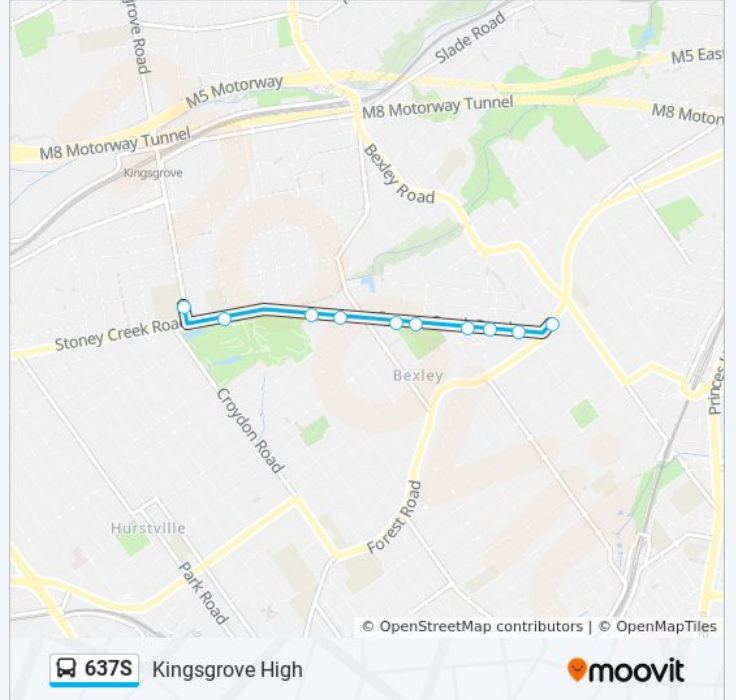

637S

Kingsgrove High

Get The App

The 637S bus line Kingsgrove High has one route. For regular weekdays, their operation hours are:

(1) Kingsgrove High: 8:23 AM

Use the Moovit App to find the closest 637S bus station near you and find out when is the next 637S bus arriving.

Direction: Kingsgrove High

10 stops

[VIEW LINE SCHEDULE](#)

- Bexley Shops, Forest Rd
- Stoney Creek Rd opp Bexley RSL Club
- St Gabriel's Catholic Church, Stoney Creek Rd
- Stoney Creek Rd opp Eton St
- Bexley Park, Stoney Creek Rd
- Stoney Creek Rd at Henderson Rd
- Stoney Creek Rd at Mimosa St
- Stoney Creek Rd at St Georges Rd
- Stoney Creek Rd opp Kingsgrove Public School
- Kingsgrove High School, Kingsgrove Rd

637S bus Time Schedule

Kingsgrove High Route Timetable:

Sunday	Not Operational
Monday	8:23 AM
Tuesday	8:23 AM
Wednesday	8:23 AM
Thursday	8:23 AM
Friday	Not Operational
Saturday	Not Operational

637S bus Info

Direction: Kingsgrove High

Stops: 10

Trip Duration: 8 min

Line Summary:

637S bus time schedules and route maps are available in an offline PDF at moovitapp.com. Use the [Moovit App](#) to see live bus times, train schedule or subway schedule, and step-by-step directions for all public transit in Sydney.