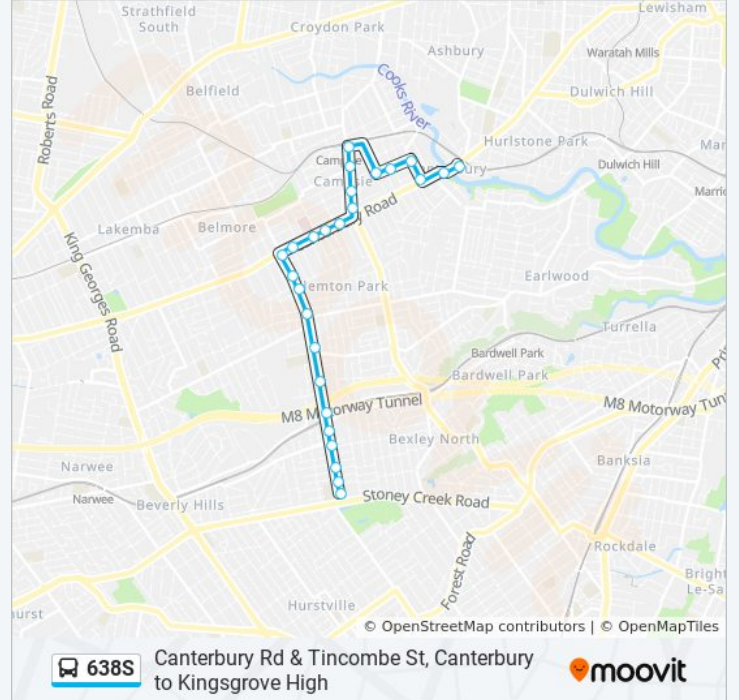

Saint Mary MacKillop Reserve, Canterbury Rd

Wonga St after Canterbury Rd

Wonga St at Redman St

Redman St at Gould St

Duke St at Redman St

Campsie Station, South Pde, Stand E

Beamish St at Evaline St

Beamish St at Unara St

Dan's Corner, Beamish St

Canterbury Rd at Viking St

Canterbury Rd at Troy St

Canterbury Rd opp Canterbury Hospital

Canterbury Rd at Chelmsford Ave

Kingsgrove Rd at Forbes Ave

Kingsgrove Rd at St Jude Cres

Kingsgrove Rd after Harp St

638S bus Info

Direction: Kingsgrove High

Stops: 26

Trip Duration: 24 min

Line Summary:

Kingsgrove Rd at Kingsgrove Ave

Kingsgrove Shops, Kingsgrove Rd

Kingsgrove Rd at Edward St

Kingsgrove Rd at Rodgers Ave

Kingsgrove Rd opp Kingsgrove Public School

Kingsgrove Rd opp Kingsgrove High School

638S bus time schedules and route maps are available in an offline PDF at moovitapp.com. Use the [Moovit App](#) to see live bus times, train schedule or subway schedule, and step-by-step directions for all public transit in Sydney.