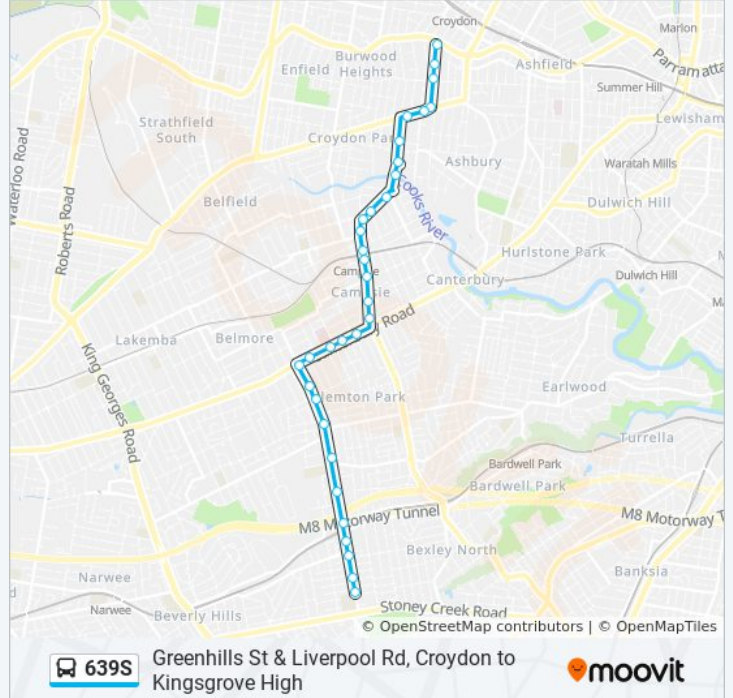

### Direction: Kingsgrove Primary

33 stops

[VIEW LINE SCHEDULE](#)

Greenhills St after Liverpool Rd

Greenhills St at Mills St

Greenhills St at Arthur St

Greenhills St at Georges River Rd

Georges River Rd before Croydon Ave

### 639S bus Info

**Direction:** Kingsgrove Primary

**Stops:** 33

**Trip Duration:** 27 min

**Line Summary:**

Canterbury Rd opp Canterbury Hospital

Canterbury Rd at Chelmsford Ave

Kingsgrove Rd at Forbes Ave

Kingsgrove Rd at St Jude Cres

Kingsgrove Rd after Harp St

Kingsgrove Rd at Turton Ave

Kingsgrove Rd opp Kingsgrove North High School

Kingsgrove Rd opp Omnibus Rd

Kingsgrove Rd at Kingsgrove Ave

Kingsgrove Shops, Kingsgrove Rd

Kingsgrove Rd at Edward St

Kingsgrove Rd at Rodgers Ave

Kingsgrove Rd opp Kingsgrove Public School

639S bus time schedules and route maps are available in an offline PDF at [moovitapp.com](https://moovitapp.com). Use the [Moovit App](#) to see live bus times, train schedule or subway schedule, and step-by-step directions for all public transit in Sydney.