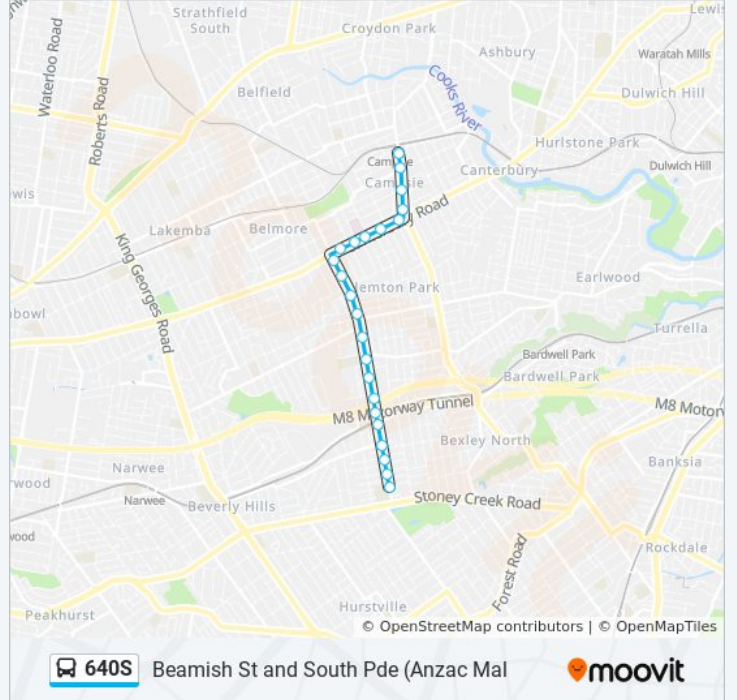

640S

Beamish St and South Pde (Anzac Mal)

Get The App

The 640S bus line Beamish St and South Pde (Anzac Mal has one route. For regular weekdays, their operation hours are:

(1) Beamish St and South Pde (Anzac Mal: 3:20 PM

Use the Moovit App to find the closest 640S bus station near you and find out when is the next 640S bus arriving.

Direction: Beamish St and South Pde (Anzac Mal

23 stops

[VIEW LINE SCHEDULE](#)

- Kingsgrove Primary School, Kingsgrove Rd
- Kingsgrove Rd at Morris Ave
- Kingsgrove Rd at Moreton Ave
- Kingsgrove Rd at Morgan St
- Kingsgrove Station, Kingsgrove Rd
- Kingsgrove Rd after Commercial Rd
- Forrester Reserve, Kingsgrove Rd
- Kingsgrove Rd at Omnibus Rd
- Kingsgrove North High School, Kingsgrove Rd
- Kingsgrove Rd at Oatley St
- Kingsgrove Rd at Archibald St
- Kingsgrove Rd at Moncur Ave
- Kingsgrove Rd at Rod St
- Kingsgrove Rd before Canterbury Rd
- Canterbury Rd opp Chelmsford Ave
- Canterbury Rd at Tudor St
- Canterbury Hospital, Canterbury Rd
- Canterbury Rd opp Wade St
- Canterbury Rd opp Viccliffe Ave
- Beamish St opp Dan's Corner

640S bus Info

Direction: Beamish St and South Pde (Anzac Mal

Stops: 23

Trip Duration: 24 min

Line Summary:

Beamish St opp Unara St

Beamish St at Evaline St

ANZAC Mall, Beamish St

640S bus time schedules and route maps are available in an offline PDF at moovitapp.com. Use the [Moovit App](#) to see live bus times, train schedule or subway schedule, and step-by-step directions for all public transit in Sydney.