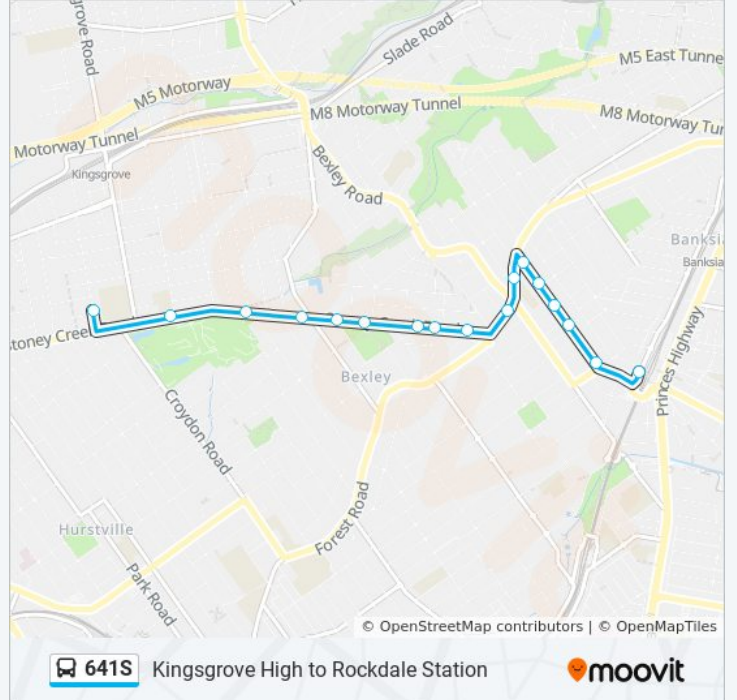

641S

Kingsgrove High to Rockdale Station

Get The App

The 641S bus line Kingsgrove High to Rockdale Station has one route. For regular weekdays, their operation hours are: (1) Rockdale Stn (Railway St): 3:22 PM
Use the Moovit App to find the closest 641S bus station near you and find out when is the next 641S bus arriving.

Direction: Rockdale Stn (Railway St)

17 stops

[VIEW LINE SCHEDULE](#)

Margaret St at Rayment Ave
Kingsgrove Public School, Stoney Creek Rd
Stoney Creek Rd at Laycock St
Stoney Creek Rd before Preddys Rd
Stoney Creek Rd opp Henderson Rd
Stoney Creek Rd opp Bexley Park
Stoney Creek Rd at Eton St
Stoney Creek Rd opp St Gabriel's Catholic Church
Bexley RSL Club, Stoney Creek Rd
Bexley Shops, Forest Rd
Forest Rd at Bayview St
Frederick St after Forest Rd
Frederick St at Tyrrell St
Menaville Home, Frederick St
Frederick St opp Linwood Ave
Frederick St at Watkin St
Rockdale Station, Railway St, Stand F

641S bus Time Schedule

Rockdale Stn (Railway St) Route Timetable:

Sunday	Not Operational
Monday	3:22 PM
Tuesday	2:32 PM - 3:22 PM
Wednesday	2:35 PM - 3:22 PM
Thursday	3:22 PM
Friday	Not Operational
Saturday	Not Operational

641S bus Info

Direction: Rockdale Stn (Railway St)

Stops: 17

Trip Duration: 12 min

Line Summary:

641S bus time schedules and route maps are available in an offline PDF at moovitapp.com. Use the [Moovit App](#) to see live bus times, train schedule or subway schedule, and step-by-step directions for all public transit in Sydney.