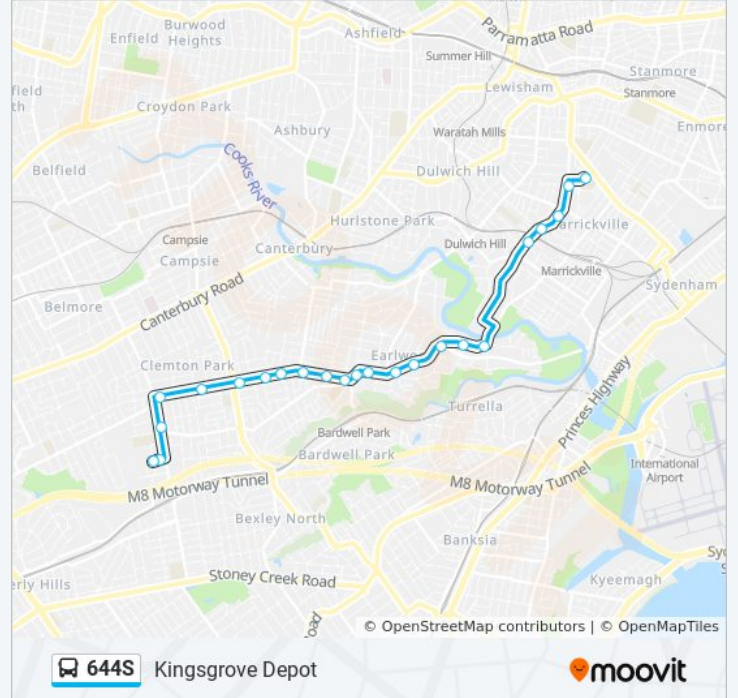

Direction: Kingsgrove Depot

23 stops

[VIEW LINE SCHEDULE](#)

Marrickville High School, Centennial St, Stand A

Livingstone Rd at Graham Ave

St Brigid's Church, Livingstone Rd

Livingstone Rd opp Parish of Saint Nicholas

Livingstone Rd opp Randall St

Homer St after Undercliffe Rd

Undercliffe Public School, Homer St

Homer St at Bayview Ave

Homer St before Hocking Ave

Homer St at Minnamorra Ave

Our Lady of Lourdes Church, Homer St

Earwood Shops, Homer St, Stand F

Earwood Shops, William St, Stand D

William St opp Cameron Ave

William St opp Woolcott St

William St opp Westfield St

William St at Main St

Clemtion Park Shops, William St

William St before Hilltop St

644S bus Info

Direction: Kingsgrove Depot

Stops: 23

Trip Duration: 30 min

Line Summary:

Omnibus Rd after Kingsgrove Rd

Kingsgrove Bus Depot, Richland St

644S bus time schedules and route maps are available in an offline PDF at moovitapp.com. Use the [Moovit App](#) to see live bus times, train schedule or subway schedule, and step-by-step directions for all public transit in Sydney.