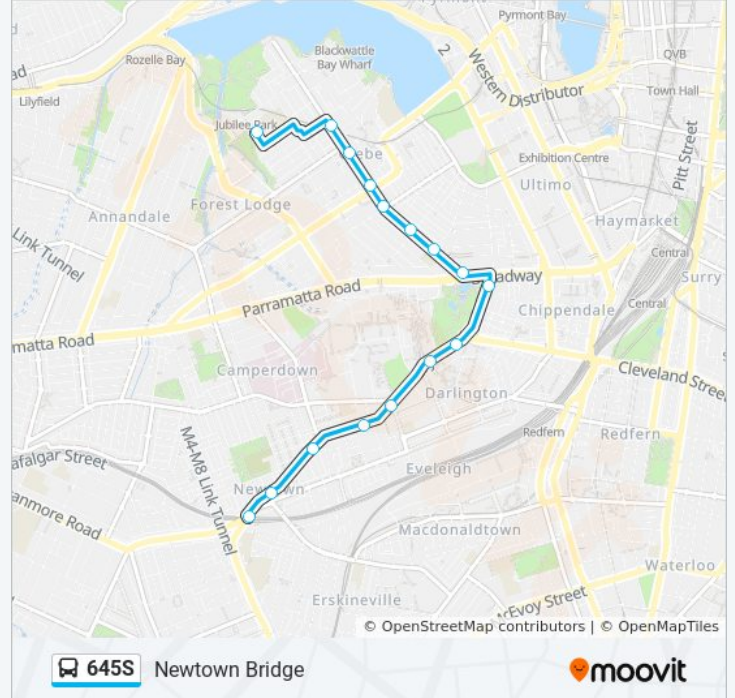

16 stops

[VIEW LINE SCHEDULE](#)

St Scholastica's College, Maxwell Rd

Glebe Point Rd after Forsyth St

Glebe Point Rd opp Glebe Library

Glebe Point Rd at Bridge Rd

Glebe Point Rd at St Johns Rd

Glebe Point Rd at Mitchell St

Glebe Point Rd opp Glebe Public School

Glebe Point Rd at Broadway

City Rd opp Victoria Park

City Rd after Cleveland St

University of Sydney, City Rd

King St opp Carillon Ave

645S bus Time Schedule

Newtown Bridge Route Timetable:

Sunday	Not Operational
Monday	3:26 PM
Tuesday	3:26 PM
Wednesday	3:26 PM
Thursday	3:26 PM
Friday	Not Operational
Saturday	Not Operational

645S bus Info

Direction: Newtown Bridge

Stops: 16

Trip Duration: 21 min

Line Summary:

King St after Queen St

King St opp Missenden Rd

King St at Erskineville Rd

Newtown Station, King St, Stand D

Direction: St. Scholasticas Glebe

49 stops

[VIEW LINE SCHEDULE](#)