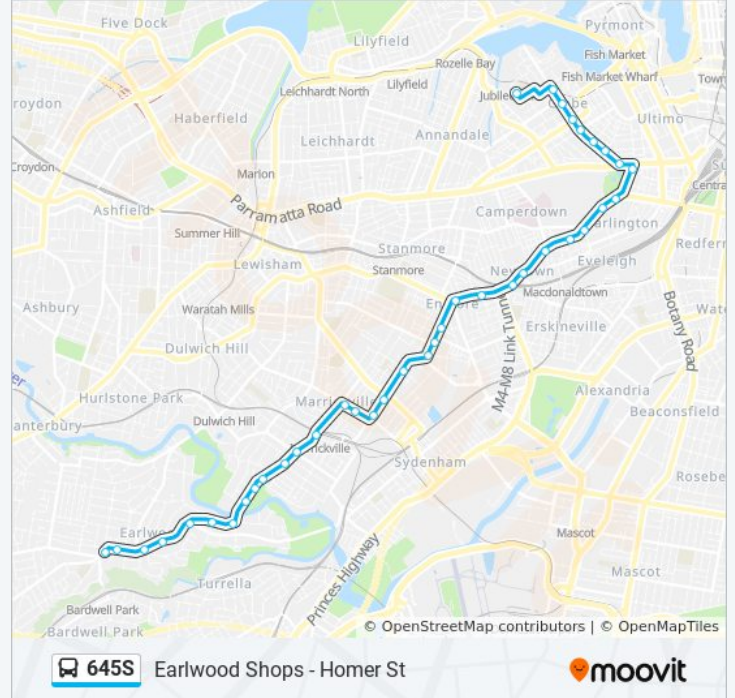

645S bus Info

Direction: Earlwood Shops - Homer St

Stops: 39

Trip Duration: 47 min

Line Summary:

Victoria Rd after Sydenham Rd

Victoria Rd before Marrickville Rd

Marrickville Rd at Gladstone St

Marrickville Rd before Illawarra Rd

Marrickville Station, Illawarra Rd

Illawarra Rd at Warren Rd

Illawarra Rd at Cary St

Illawarra Rd opp Hill St

Illawarra Rd opp Wallace St

Steel Park, Illawarra Rd

Homer St after Undercliffe Rd

Undercliffe Public School, Homer St

Homer St at Bayview Ave

Homer St before Hocking Ave

Homer St at Minnamorra Ave

Our Lady of Lourdes Church, Homer St

Earlwood Shops, Homer St, Stand F

Direction: Newtown Bridge

16 stops

[VIEW LINE SCHEDULE](#)

St Scholastica's College, Maxwell Rd

Glebe Point Rd after Forsyth St

Glebe Point Rd opp Glebe Library

Glebe Point Rd at Bridge Rd

Glebe Point Rd at St Johns Rd

Glebe Point Rd at Mitchell St