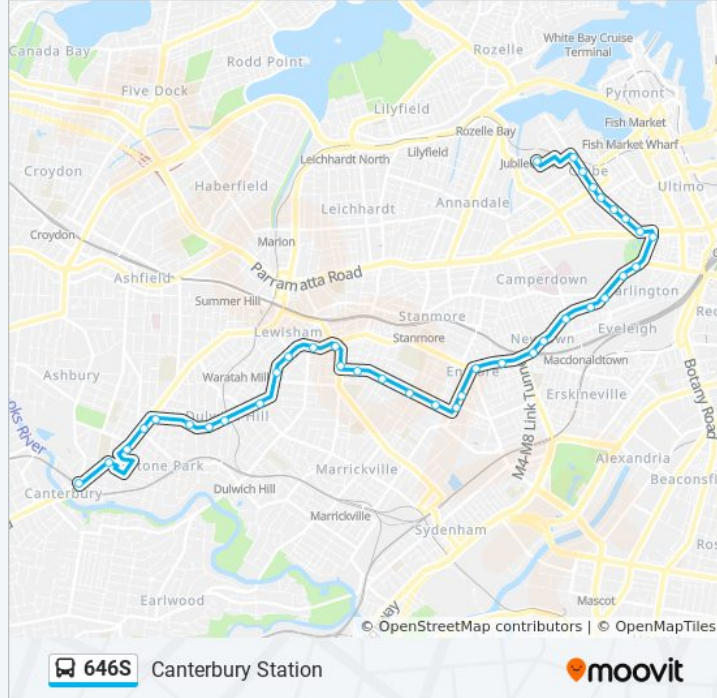

Use the Moovit App to find the closest 646S bus station near you and find out when is the next 646S bus arriving.

Direction: Canterbury Station

38 stops

[VIEW LINE SCHEDULE](#)

- St Scholastica's College, Maxwell Rd
- Glebe Point Rd after Forsyth St
- Glebe Point Rd opp Glebe Library
- Glebe Point Rd at Bridge Rd
- Glebe Point Rd at St Johns Rd
- Glebe Point Rd at Mitchell St
- Glebe Point Rd opp Glebe Public School
- Glebe Point Rd at Broadway
- City Rd opp Victoria Park
- City Rd after Cleveland St
- University of Sydney, City Rd
- King St opp Carillon Ave
- King St after Queen St
- King St opp Missenden Rd
- King St at Erskineville Rd
- Newtown Station, King St, Stand D
- Enmore Theatre, Enmore Rd
- Enmore Rd at Edgeware Rd
- Enmore Rd opp Newington Rd
- Enmore Park, Enmore Rd, Stand C
- Addison Rd at Denby St
- Addison Road Community Centre, Addison Rd

Direction: Canterbury Station

Stops: 38

Trip Duration: 50 min

Line Summary:

Addison Rd at Neville St

Addison Rd opp Shaw St

Livingstone Rd at Morgan St

Livingstone Rd before New Canterbury Rd

New Canterbury Rd at Duntroon St

New Canterbury Rd before Canterbury Rd

Canterbury-Hurlstone Park RSL Club, Canterbury Rd

Canterbury Rd at Dunkeld Ave

Canterbury Rd at Church St

Canterbury Station, Broughton St, Stand D

Direction: St. Scholasticas Glebe

40 stops

[VIEW LINE SCHEDULE](#)

Canterbury Station, Broughton St, Stand A

Canterbury Rd opp Church St

Canterbury Rd at Vincent St

Canterbury Rd at Queen St

New Canterbury Rd after Old Canterbury Rd