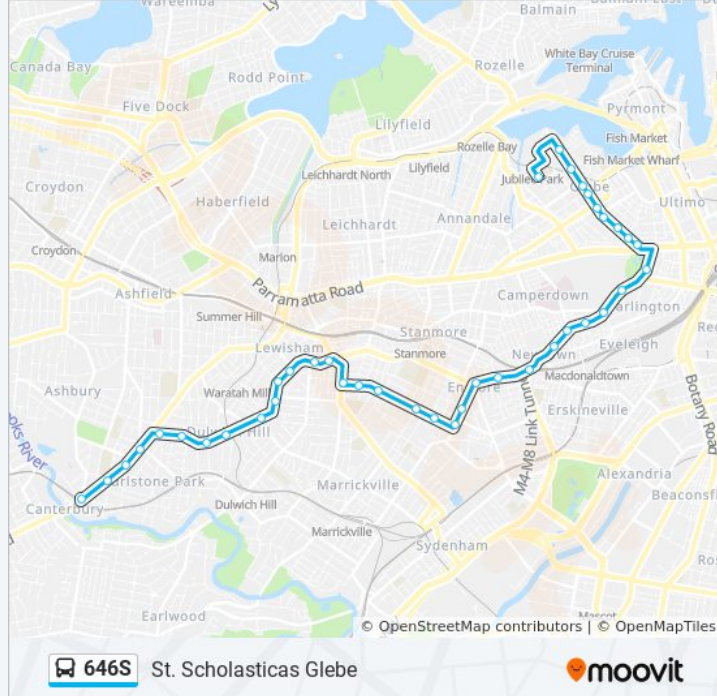

Direction: Canterbury Station

Stops: 38

Trip Duration: 50 min

Line Summary:

Addison Rd at Neville St

Addison Rd opp Shaw St

Livingstone Rd at Morgan St

Livingstone Rd before New Canterbury Rd

646S bus Info

Direction: St. Scholasticas Glebe

Stops: 40

Trip Duration: 50 min

Line Summary:

New Canterbury Rd opp Wardell Rd

New Canterbury Rd at West St

Livingstone Rd at Addison Rd

Glebe Public School, Glebe Point Rd

Glebe Point Rd at Mitchell St

Glebe Point Rd at St Johns Rd

Glebe Point Rd before Bridge Rd

Glebe Point Rd at Hereford St

Glebe Library, Glebe Point Rd

Glebe Point Rd opp Forsyth St

Glebe Point Rd opp Leichhardt St

St Scholastica's College, Maxwell Rd

646S bus time schedules and route maps are available in an offline PDF at moovitapp.com. Use the [Moovit App](#) to see live bus times, train schedule or subway schedule, and step-by-step directions for all public transit in Sydney.