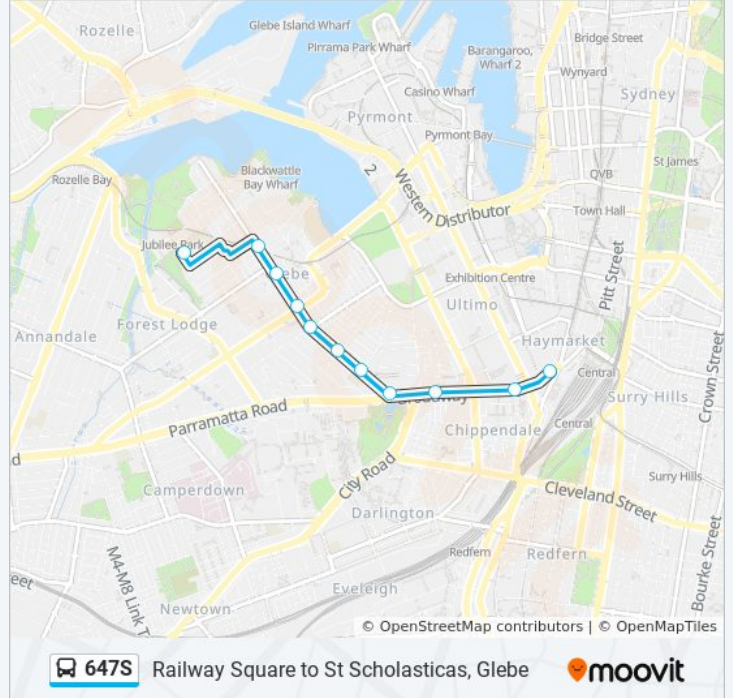

647S

Railway Square to St Scholasticas, Glebe

Get The App

The 647S bus line (Railway Square to St Scholasticas, Glebe) has 3 routes. For regular weekdays, their operation hours are:

(1) Railway Square: 3:25 PM(2) St. James Station: 3:25 PM(3) St. Scholasticas Glebe: 8:13 AM - 8:30 AM

Use the Moovit App to find the closest 647S bus station near you and find out when is the next 647S bus arriving.

Direction: Railway Square

11 stops

[VIEW LINE SCHEDULE](#)

- St Scholastica's College, Maxwell Rd
- Glebe Point Rd after Forsyth St
- Glebe Point Rd opp Glebe Library
- Glebe Point Rd at Bridge Rd
- Glebe Point Rd at St Johns Rd
- Glebe Point Rd at Mitchell St
- Glebe Point Rd opp Glebe Public School
- Glebe Point Rd at Broadway
- Broadway Shopping Centre, Broadway
- University of Technology Sydney, Broadway
- Central Station, Railway Square, Stand J

Direction: Railway Square

Stops: 11

Trip Duration: 16 min

Line Summary:

Direction: St. James Station

14 stops

[VIEW LINE SCHEDULE](#)

- St Scholastica's College, Maxwell Rd
- Glebe Point Rd after Forsyth St
- Glebe Point Rd opp Glebe Library
- Glebe Point Rd at Bridge Rd
- Glebe Point Rd at St Johns Rd
- Glebe Point Rd at Mitchell St
- Glebe Point Rd opp Glebe Public School
- Glebe Point Rd at Broadway
- Broadway Shopping Centre, Broadway
- University of Technology Sydney, Broadway
- Central Station, Railway Square, Stand J
- Hay St opp Belmore Park
- Museum Station, Downing Centre, Stand E
- St James Station, Elizabeth St, Stand C

Direction: St. James Station

Stops: 14

Trip Duration: 24 min

Line Summary:

Direction: St. Scholasticas Glebe

10 stops

[VIEW LINE SCHEDULE](#)

Central Station, Railway Square, Stand M