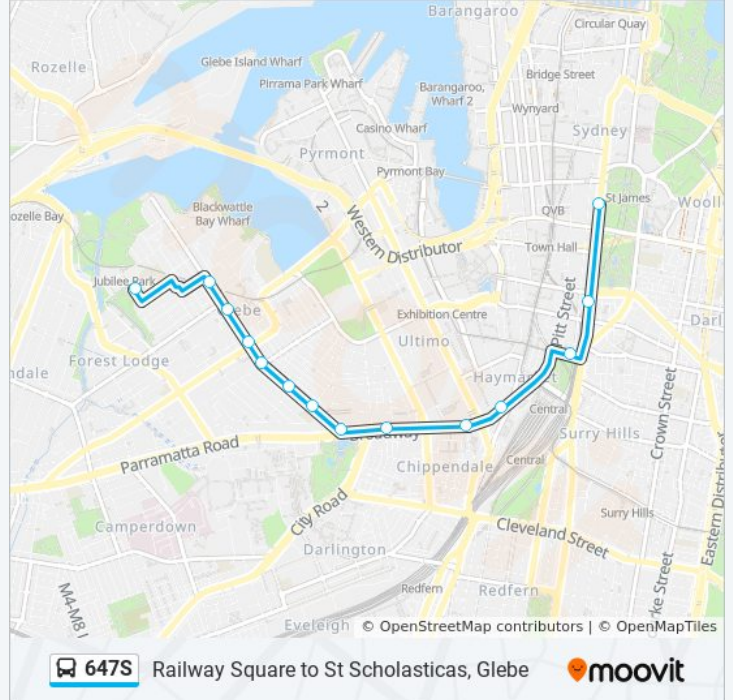

Use the Moovit App to find the closest 647S bus station near you and find out when is the next 647S bus arriving.

Direction: Railway Square

11 stops

[VIEW LINE SCHEDULE](#)

- St Scholastica's College, Maxwell Rd
- Glebe Point Rd after Forsyth St
- Glebe Point Rd opp Glebe Library
- Glebe Point Rd at Bridge Rd
- Glebe Point Rd at St Johns Rd
- Glebe Point Rd at Mitchell St
- Glebe Point Rd opp Glebe Public School
- Glebe Point Rd at Broadway
- Broadway Shopping Centre, Broadway
- University of Technology Sydney, Broadway
- Central Station, Railway Square, Stand J

Direction: Railway Square

Stops: 11

Trip Duration: 16 min

Line Summary:

Direction: St. James Station

14 stops

[VIEW LINE SCHEDULE](#)

- St Scholastica's College, Maxwell Rd
- Glebe Point Rd after Forsyth St
- Glebe Point Rd opp Glebe Library
- Glebe Point Rd at Bridge Rd
- Glebe Point Rd at St Johns Rd
- Glebe Point Rd at Mitchell St
- Glebe Point Rd opp Glebe Public School
- Glebe Point Rd at Broadway
- Broadway Shopping Centre, Broadway
- University of Technology Sydney, Broadway
- Central Station, Railway Square, Stand J
- Hay St opp Belmore Park
- Museum Station, Downing Centre, Stand E
- St James Station, Elizabeth St, Stand C

Direction: St. James Station

Stops: 14

Trip Duration: 24 min

Line Summary:

Direction: St. Scholasticas Glebe

10 stops

[VIEW LINE SCHEDULE](#)

Central Station, Railway Square, Stand M