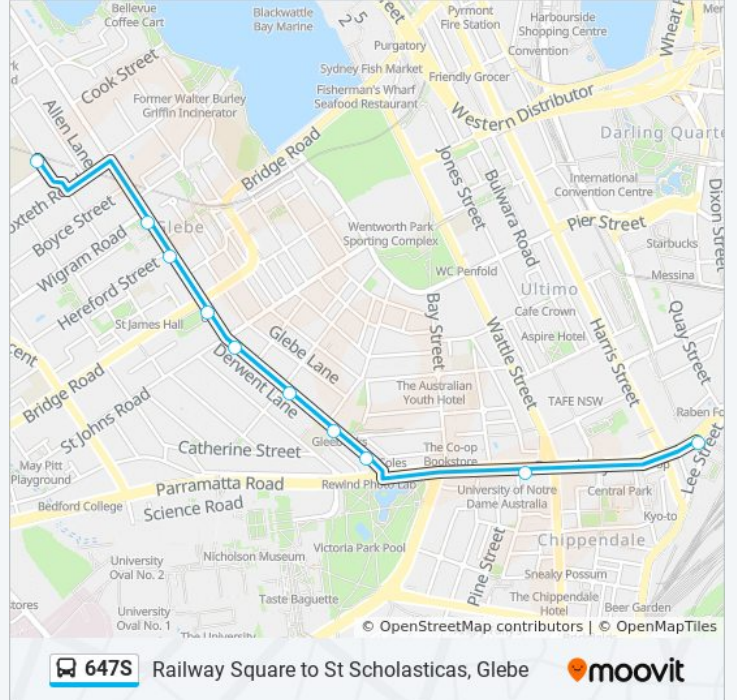

647S bus time schedules and route maps are available in an offline PDF at moovitapp.com. Use the [Moovit App](#) to see live bus times, train schedule or subway schedule, and step-by-step directions for all public transit in Sydney.

[About Moovit](#) • [MaaS Solutions](#) • [Supported Countries](#) • [Mooviter Community](#)

© 2024 Moovit - All Rights Reserved

Check Live Arrival Times