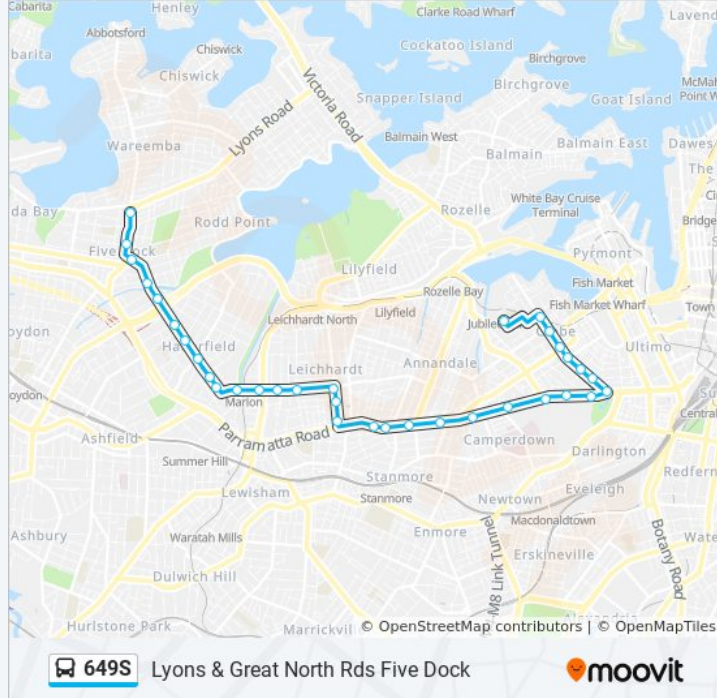

Direction: Lyons & Great North Rds Five Dock

34 stops

[VIEW LINE SCHEDULE](#)

- St Scholastica's College, Maxwell Rd
- Glebe Point Rd after Forsyth St
- Glebe Point Rd opp Glebe Library
- Glebe Point Rd at Bridge Rd
- Glebe Point Rd at St Johns Rd
- Glebe Point Rd at Mitchell St
- Glebe Point Rd opp Glebe Public School
- Glebe Point Rd at Broadway
- University of Sydney Main Gate, Parramatta Rd
- University of Sydney Footbridge, Parramatta Rd
- University of Sydney Ross St Gate, Parramatta Rd
- Parramatta Rd at Missenden Rd
- Bridge Road School, Parramatta Rd
- Parramatta Rd opp Annandale Hotel
- Parramatta Rd after Northumberland Ave
- Parramatta Rd after Percival Rd
- Parramatta Rd before Phillip St
- Norton St after Parramatta Rd
- Norton St opp Norton Plaza
- Norton St opp Leichhardt Public School
- Marion St at Elswick St

649S bus Info

Direction: Lyons & Great North Rds Five Dock

Stops: 34

Trip Duration: 39 min

Line Summary:

MarketPlace Leichhardt, Marion St

Lambert Park, Marion St

Marion St opp Marion Light Rail

Ramsay St opp Marion St

Ramsay St before O'Connor St

Haberfield Shops, Ramsay St

Ramsay St at Yasmar Ave

Ramsay St at Alt St

Ramsay St after Wattle St

Ramsay Rd at Harrabrook Ave

Ramsay Rd at Fairlight St

Five Dock Shops, Great North Rd

Great North Rd before Lyons Rd

649S bus time schedules and route maps are available in an offline PDF at moovitapp.com. Use the [Moovit App](#) to see live bus times, train schedule or subway schedule, and step-by-step directions for all public transit in Sydney.