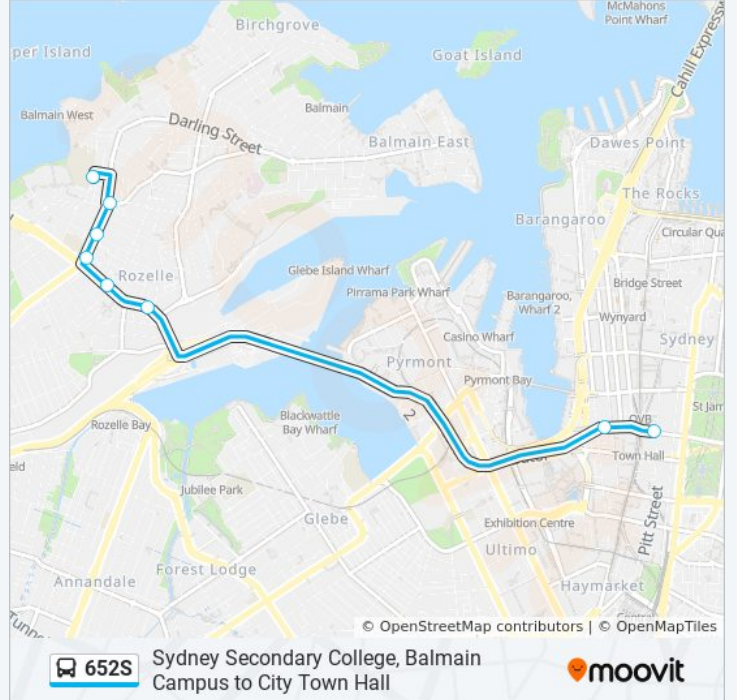

(1) Park St, City: 3:15 PM

Use the Moovit App to find the closest 652S bus station near you and find out when is the next 652S bus arriving.

Direction: Park St, City

9 stops

[VIEW LINE SCHEDULE](#)

Sydney Secondary College Balmain Campus, Terry St

Darling St at Beattie St

Darling St at Merton St

Darling St opp Rozelle Public School

Victoria Rd before Evans St

Victoria Rd at Loughlin St

White Bay, Victoria Rd

Town Hall House, Druiitt St, Stand N

Town Hall Station, Park St, Stand H

652S bus Time Schedule

Park St, City Route Timetable:

| | |
|-----------|-----------------|
| Sunday | Not Operational |
| Monday | 3:15 PM |
| Tuesday | Not Operational |
| Wednesday | 2:35 PM |
| Thursday | 3:15 PM |
| Friday | Not Operational |
| Saturday | Not Operational |

652S bus Info

Direction: Park St, City

Stops: 9

Trip Duration: 12 min

Line Summary:

652S bus time schedules and route maps are available in an offline PDF at moovitapp.com. Use the [Moovit App](#) to see live bus times, train schedule or subway schedule, and step-by-step directions for all public transit in Sydney.