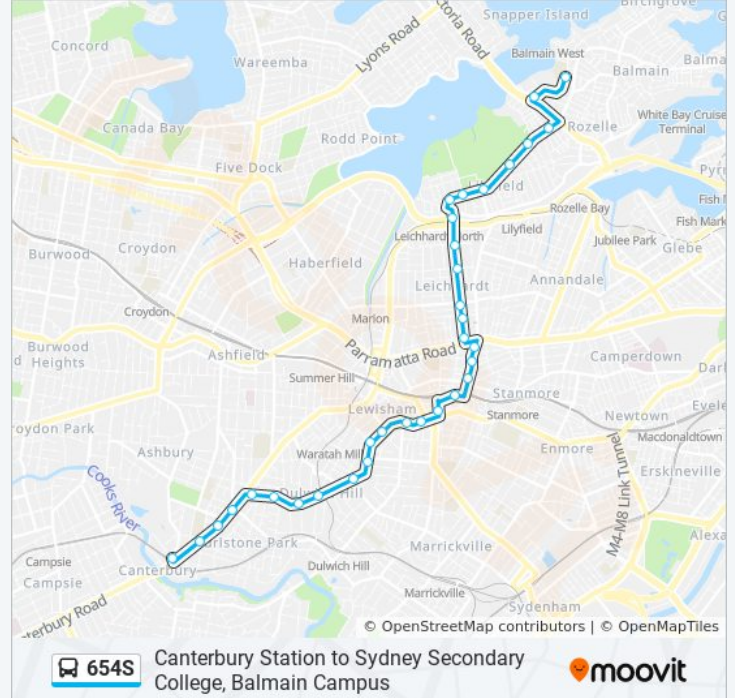

- Canterbury Station, Broughton St, Stand B
- Canterbury Rd opp Church St
- Canterbury Rd at Vincent St
- Canterbury Rd at Queen St
- New Canterbury Rd after Old Canterbury Rd
- New Canterbury Rd at Clargo St
- New Canterbury Rd at Union St
- New Canterbury Rd opp Dulwich Grove Light Rail
- Dulwich Hill Shops, New Canterbury Rd
- New Canterbury Rd opp Frazer St
- New Canterbury Rd at Eltham St
- Lewisham Public School, New Canterbury Rd
- New Canterbury Rd opp Wardell Rd
- New Canterbury Rd at West St
- Audley St opp Fisher St
- Petersham Station, Trafalgar St
- Crystal St at Brighton St
- Crystal St opp TAFE Petersham
- Crystal St at Queen St
- Norton St after Parramatta Rd
- Norton St opp Norton Plaza

654S bus Info

Direction: Balmain High

Stops: 33

Trip Duration: 45 min

Line Summary:

Norton St opp Leichhardt Public School

Norton St at Allen St

Norton St opp Pioneers Memorial Park

Norton St at City West Link

Perry St at Mary St

Perry St opp Orange Grove Public School

Balmain Rd opp Orange Grove Plaza

Balmain Rd opp Grove St

Sydney College of the Arts, Balmain Rd

Darling St at Waterloo St

Terry St after Victoria Rd

Sydney Secondary College Balmain Campus,
Terry St

654S bus time schedules and route maps are available in an offline PDF at moovitapp.com. Use the [Moovit App](#) to see live bus times, train schedule or subway schedule, and step-by-step directions for all public transit in Sydney.