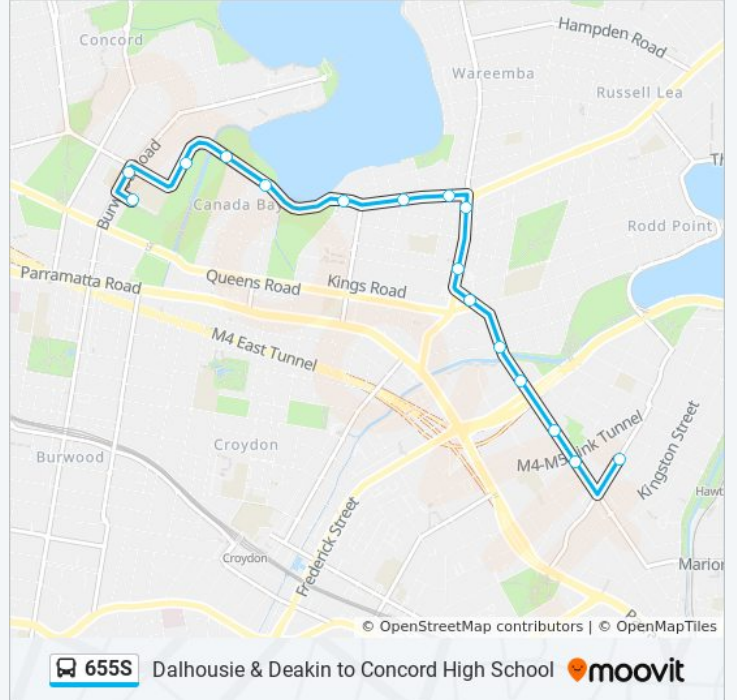

Use the Moovit App to find the closest 655S bus station near you and find out when is the next 655S bus arriving.

Direction: Concord High School

16 stops

[VIEW LINE SCHEDULE](#)

- St Joan of Arc Church, Dalhousie St
- Ramsay St at Yasmar Ave
- Ramsay St at Alt St
- Ramsay St after Wattle St
- Ramsay Rd at Harrabrook Ave
- Ramsay Rd at Fairlight St
- Five Dock Shops, Great North Rd
- Great North Rd before Lyons Rd
- Lyons Rd West at West St
- Lyons Rd West at Scott St
- Lyons Rd West at William St
- Lyons Rd West at Regatta Rd
- Lyons Rd West after Bayview Rd
- St Lukes Park North, Crane St
- Burwood Rd at Crane St
- Concord High School, Stanley St

Direction: Concord High School

Stops: 16

Trip Duration: 17 min

Line Summary:

655S bus time schedules and route maps are available in an offline PDF at moovitapp.com. Use the [Moovit App](#) to see live bus times, train schedule or subway schedule, and step-by-step directions for all public transit in Sydney.