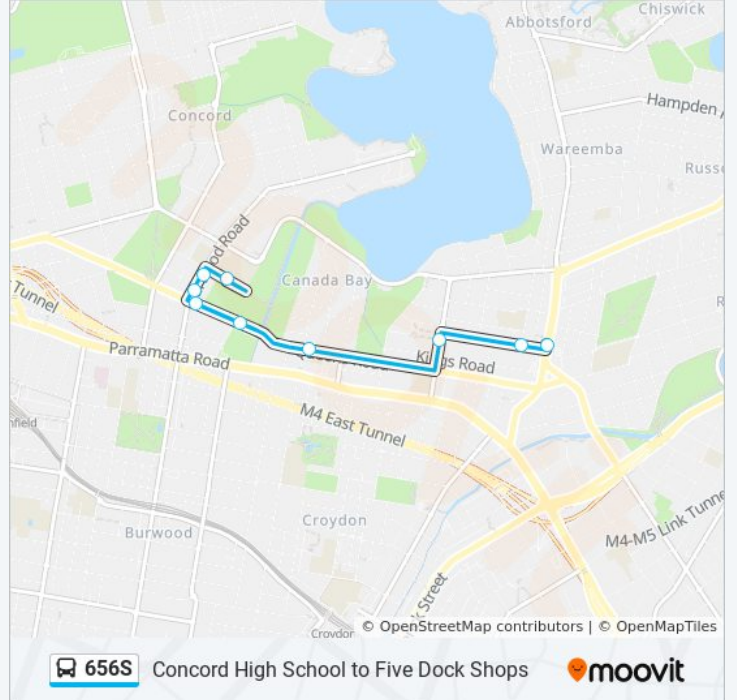

656S

Concord High School to Five Dock Shops

Get The App

The 656S bus line Concord High School to Five Dock Shops has one route. For regular weekdays, their operation hours are:

(1) Five Dock Shops: 3:05 PM

Use the Moovit App to find the closest 656S bus station near you and find out when is the next 656S bus arriving.

Direction: Five Dock Shops

9 stops

[VIEW LINE SCHEDULE](#)

- Concord High School, Stanley St
- Burwood Rd at Stanley St
- Concord Private Hospital, Burwood Rd
- Concord Community Centre, Gipps St
- Gipps St opp Concord Oval
- Queens Rd at Walker St
- Harris Rd opp Garfield St
- Garfield St at West St
- Five Dock Shops, Great North Rd

656S bus Time Schedule

Five Dock Shops Route Timetable:

Sunday	Not Operational
Monday	3:05 PM
Tuesday	3:05 PM
Wednesday	3:05 PM
Thursday	3:05 PM
Friday	Not Operational
Saturday	Not Operational

656S bus Info

Direction: Five Dock Shops

Stops: 9

Trip Duration: 11 min

Line Summary:

656S bus time schedules and route maps are available in an offline PDF at moovitapp.com. Use the [Moovit App](#) to see live bus times, train schedule or subway schedule, and step-by-step directions for all public transit in Sydney.