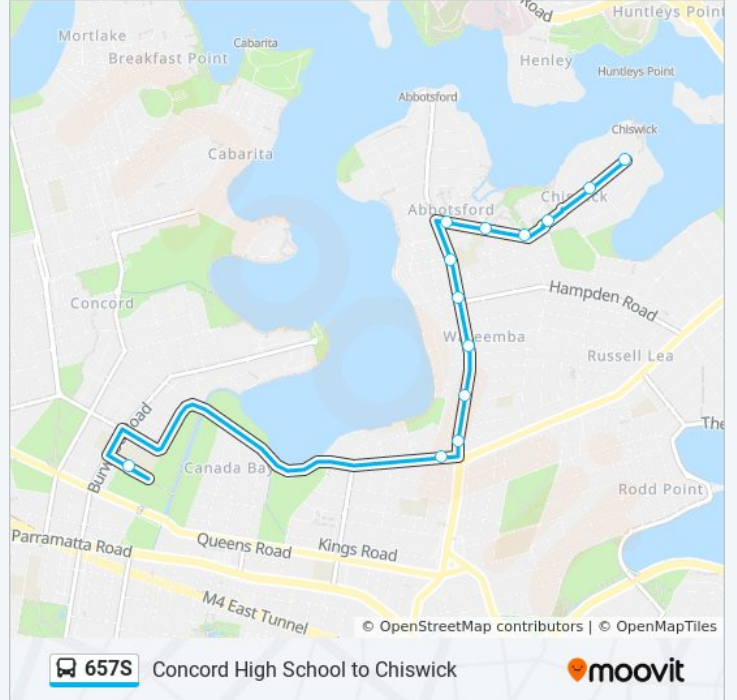

### Direction: Chiswick

13 stops

[VIEW LINE SCHEDULE](#)

- Concord High School, Stanley St
- Lyons Rd West at Innes St
- Great North Rd at Kerin Ave
- Great North Rd opp Halley St
- Great North Rd at Reginald St
- Great North Rd at Bickleigh St
- Great North Rd opp Abbotsford Public School
- Blackwall Point Rd after Great North Rd
- Blackwall Point Rd after Melrose Cr
- Blackwall Point Rd opp Allison Park
- Blackwall Point Rd opp Parkview Rd
- Blackwall Point Rd opp Withers St
- Chiswick Shops, Blackwall Point Rd

### 657S bus Info

**Direction:** Chiswick

**Stops:** 13

**Trip Duration:** 18 min

**Line Summary:**

657S bus time schedules and route maps are available in an offline PDF at [moovitapp.com](https://moovitapp.com). Use the [Moovit App](#) to see live bus times, train schedule or subway schedule, and step-by-step directions for all public transit in Sydney.