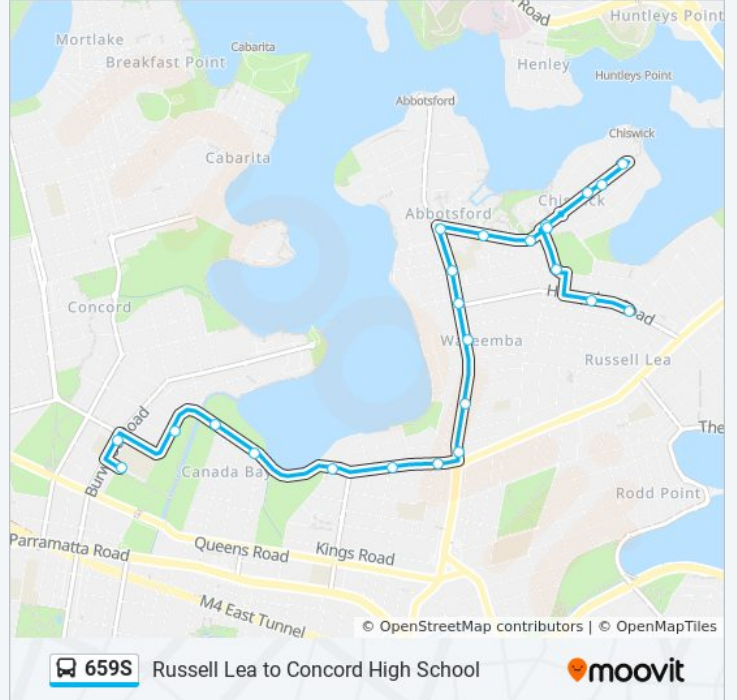

659S

Russell Lea to Concord High School

Get The App

The 659S bus line Russell Lea to Concord High School has one route. For regular weekdays, their operation hours are:

(1) Concord High School: 8:18 AM

Use the Moovit App to find the closest 659S bus station near you and find out when is the next 659S bus arriving.

Direction: Concord High School

24 stops

[VIEW LINE SCHEDULE](#)

- Hampden Rd at Mons St
- Hampden Rd at Sibbick St
- Parkview Rd opp Campbell Park
- Blackwall Point Rd opp Parkview Rd
- Blackwall Point Rd opp Withers St
- Chiswick Shops, Blackwall Point Rd
- Blackwall Point Rd opp Riverview St
- Blackwall Point Rd at Parkview Rd
- Allison Park, Blackwall Point Rd
- Blackwall Point Rd opp Melrose Cr
- Blackwall Point Rd at Great North Rd
- Abbotsford Public School, Great North Rd
- Great North Rd at Hampden Rd
- Great North Rd at Coranto St
- Great North Rd at Halley St
- Great North Rd before Lyons Rd
- Lyons Rd West at West St
- Lyons Rd West at Scott St
- Lyons Rd West at William St
- Lyons Rd West at Regatta Rd
- Lyons Rd West after Bayview Rd
- St Lukes Park North, Crane St

Direction: Concord High School

Stops: 24

Trip Duration: 22 min

Line Summary:

Burwood Rd at Crane St

Concord High School, Stanley St

659S bus time schedules and route maps are available in an offline PDF at moovitapp.com. Use the [Moovit App](#) to see live bus times, train schedule or subway schedule, and step-by-step directions for all public transit in Sydney.