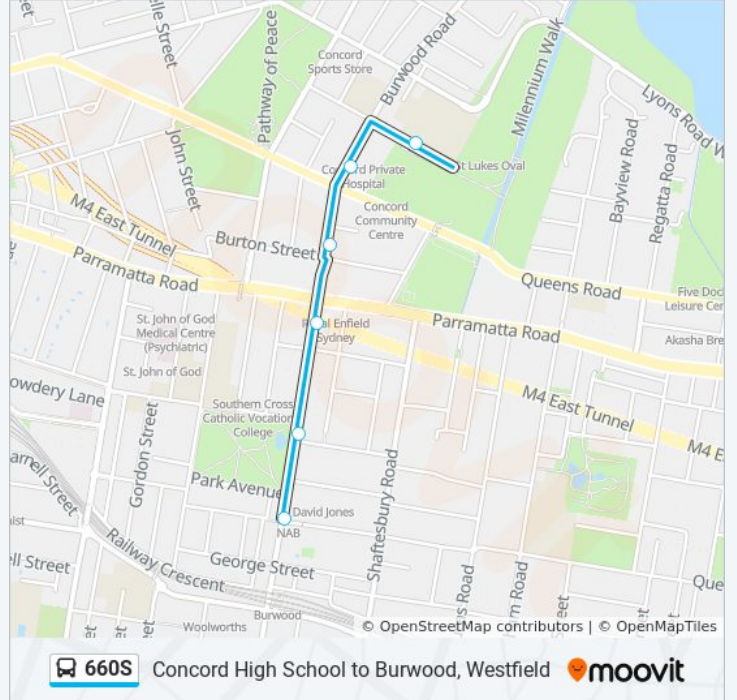

 660S

Concord High School to Burwood, Westfield

Get The App

The 660S bus line Concord High School to Burwood, Westfield has one route. For regular weekdays, their operation hours are:

(1) Burwood Westfield: 3:05 PM

Use the Moovit App to find the closest 660S bus station near you and find out when is the next 660S bus arriving.

**Direction: Burwood Westfield**

6 stops

[VIEW LINE SCHEDULE](#)

- Concord High School, Stanley St
- Concord Private Hospital, Burwood Rd
- Burwood Rd before Burton St
- Burwood Rd at Parramatta Rd
- Burwood Rd opp Burwood Park
- Westfield Burwood, Burwood Rd

**660S bus Time Schedule**

Burwood Westfield Route Timetable:

Sunday	Not Operational
Monday	3:05 PM
Tuesday	3:05 PM
Wednesday	3:05 PM
Thursday	3:05 PM
Friday	Not Operational
Saturday	Not Operational

**660S bus Info**

**Direction:** Burwood Westfield

**Stops:** 6

**Trip Duration:** 12 min

**Line Summary:**

660S bus time schedules and route maps are available in an offline PDF at [moovitapp.com](https://moovitapp.com). Use the [Moovit App](#) to see live bus times, train schedule or subway schedule, and step-by-step directions for all public transit in Sydney.