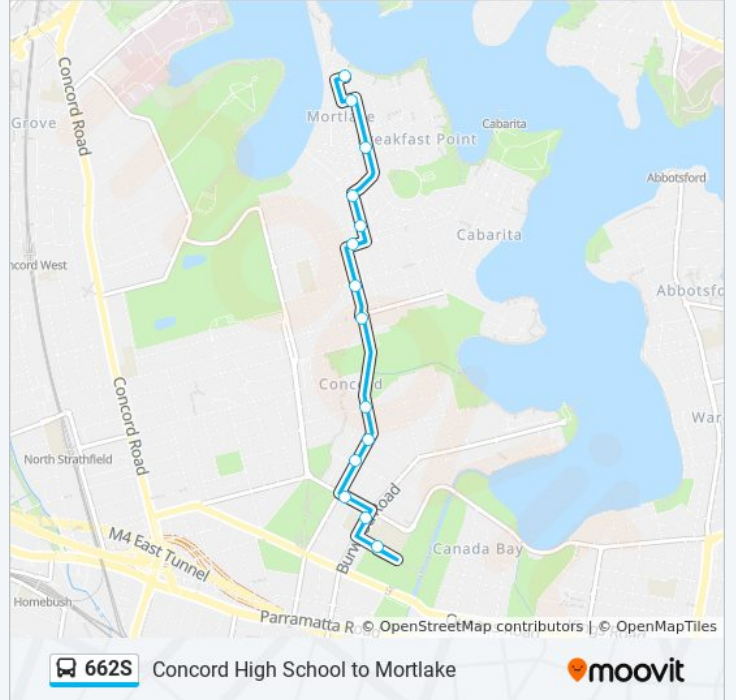

662S

Concord High School to Mortlake

Get The App

The 662S bus line Concord High School to Mortlake has one route. For regular weekdays, their operation hours are:
(1) Mortlake, Whittaker St: 3:05 PM
Use the Moovit App to find the closest 662S bus station near you and find out when is the next 662S bus arriving.

Direction: Mortlake, Whittaker St

14 stops

[VIEW LINE SCHEDULE](#)

- Concord High School, Stanley St
- Burwood Rd at Crane St
- Crane St at Broughton St
- Broughton St at Richards Pl
- Broughton St opp La Mascotte Ave
- Greenlees Park, Ian Pde
- Cabarita Junction, Frederick St
- Frederick St at Archer St
- Brays Rd at Watkin St
- Gale St opp St Patrick's Catholic Church
- Gale St at Tennyson Rd
- Tennyson Rd before McDonald St
- Northcote St at Tennyson Rd
- Whittaker St at Tennyson Rd

662S bus Time Schedule

Mortlake, Whittaker St Route Timetable:

Sunday	Not Operational
Monday	3:05 PM
Tuesday	3:05 PM
Wednesday	3:05 PM
Thursday	3:05 PM
Friday	Not Operational
Saturday	Not Operational

662S bus Info

Direction: Mortlake, Whittaker St

Stops: 14

Trip Duration: 14 min

Line Summary:

662S bus time schedules and route maps are available in an offline PDF at moovitapp.com. Use the [Moovit App](#) to see live bus times, train schedule or subway schedule, and step-by-step directions for all public transit in Sydney.