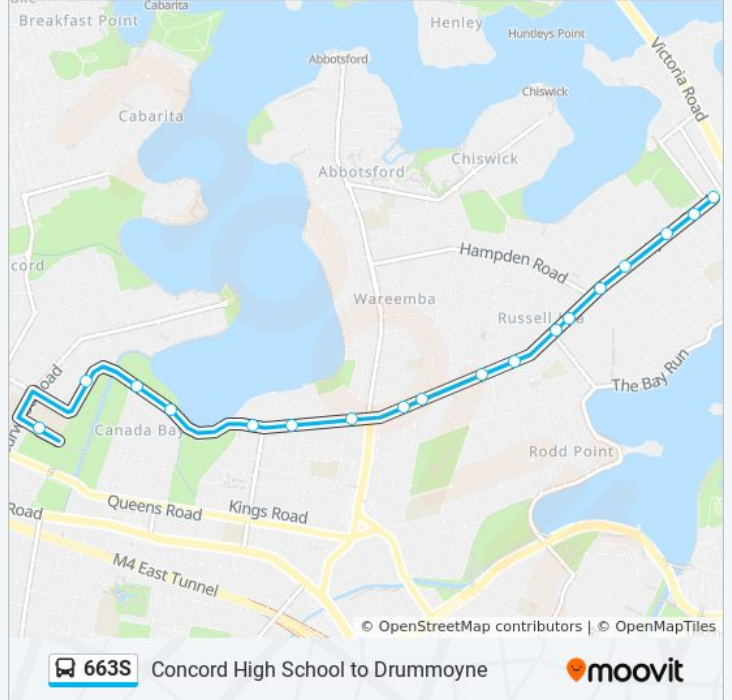

 663S

Concord High School to Drummoyne

Get The App

The 663S bus line Concord High School to Drummoyne has one route. For regular weekdays, their operation hours are:

(1) Drummoyne: 3:08 PM

Use the Moovit App to find the closest 663S bus station near you and find out when is the next 663S bus arriving.

## Direction: Drummoyne

18 stops

[VIEW LINE SCHEDULE](#)

Concord High School, Stanley St  
Crane St opp St Lukes Park North  
Lyons Rd West opp Bayview Rd  
Lyons Rd West opp Regatta Rd  
Lyons Rd West at Corden Ave  
Lyons Rd West at Preston Ave  
Lyons Rd West at Innes St  
Storey Park, Lyons Rd  
Lyons Rd before Pine Ave  
Lyons Rd at Myalora St  
Lyons Rd opp Lamrock Ave  
Lyons Rd at Mons St  
Lyons Rd at Tait Lane  
Lyons Rd at Byrne Ave  
Lyons Rd at Gipps St  
Lyons Rd at Thompson St  
Lyons Rd opp Tranmere St  
Lyons Rd after Bayswater St

## 663S bus Time Schedule

Drummoyne Route Timetable:

Sunday	Not Operational
Monday	3:08 PM
Tuesday	3:08 PM
Wednesday	3:08 PM
Thursday	3:08 PM
Friday	Not Operational
Saturday	Not Operational

## 663S bus Info

**Direction:** Drummoyne

**Stops:** 18

**Trip Duration:** 16 min

**Line Summary:**

663S bus time schedules and route maps are available in an offline PDF at [moovitapp.com](https://moovitapp.com). Use the [Moovit App](#) to see live bus times, train schedule or subway schedule, and step-by-step directions for all public transit in Sydney.