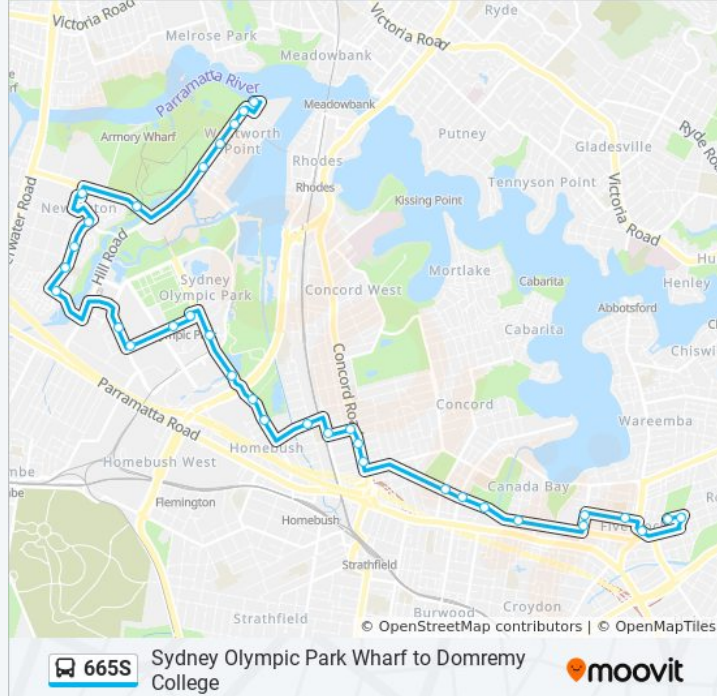

### 665S bus Info

**Direction:** Domremy College Five Dock

**Stops:** 33

**Trip Duration:** 51 min

**Line Summary:**

Concord Rd at Homedale Ave  
 Concord Rd opp Princess Ave  
 Gipps St at Broughton St  
 Concord Community Centre, Gipps St  
 Gipps St opp Concord Oval  
 Queens Rd at Walker St  
 Harris Rd at Kings Rd  
 Harris Rd opp Garfield St  
 Garfield St at West St  
 Ramsay Rd after First Ave  
 Ingham Ave at First Ave  
 Domremy College, First Ave

**Direction: Olympic Park Wharf**

35 stops

[VIEW LINE SCHEDULE](#)

Domremy College, First Ave  
 Ramsay Rd at Fairlight St  
 Five Dock-Drummoyne Uniting Church, Garfield St  
 Garfield St before Harris Rd  
 Harris Rd before Queens Rd  
 Queens Rd at Taylor St  
 Concord Oval, Gipps St  
 Gipps St opp Concord Community Centre  
 Goddard Park, Gipps St  
 Gipps St at Leigh Ave  
 Concord Rd at Princess Ave  
 Concord Rd at Nelson Rd  
 Concord Rd opp Concord Fire Station  
 North Strathfield Station, Queen St  
 Pomeroy St after George St  
 Pomeroy St at Ismay Ave

**Direction:** Olympic Park Wharf

**Stops:** 35

**Trip Duration:** 53 min

**Line Summary:**

Underwood Rd at Coleman Ave

DFO Homebush, Underwood Rd

Australia Ave opp Bicentennial Park

Australia Ave before Herb Elliott Ave