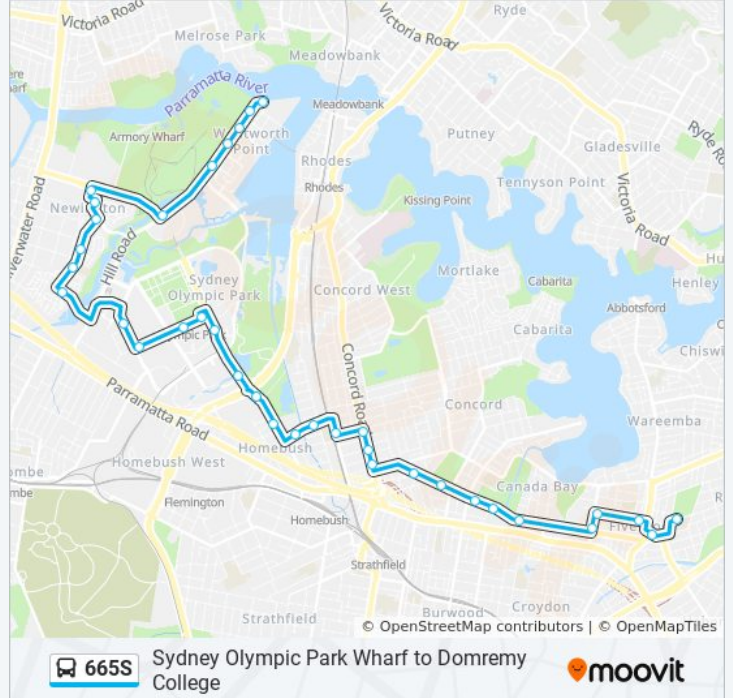

Underwood Rd at Coleman Ave

DFO Homebush, Underwood Rd

Australia Ave opp Bicentennial Park

Australia Ave before Herb Elliott Ave

Olympic Park Station, Park St

Edwin Flack Ave after Sarah Durack Ave

Edwin Flack Ave opp Accor Stadium

John Ian Wing Pde before Pereira St

Newington Bvd opp Newington Public School

Newington Bvd opp Buruwang Park

Pierre de Coubertin Park, Newington Bvd

Newington Community Centre, Avenue of Europe

Avenue of Africa before Holker St

Hill Rd at Holker St

Hill Rd opp Stromboli Strait

Hill Rd opp Nuvolari Pl

Hill Rd opp Half St

Hill Rd opp Burroway Rd

Sydney Olympic Park Wharf, Hill Rd

665S bus time schedules and route maps are available in an offline PDF at moovitapp.com. Use the [Moovit App](#) to see live bus times, train schedule or subway schedule, and step-by-step directions for all public transit in Sydney.

[About Moovit](#) • [MaaS Solutions](#) • [Supported Countries](#) • [Mooviter Community](#)

© 2024 Moovit - All Rights Reserved

Check Live Arrival Times