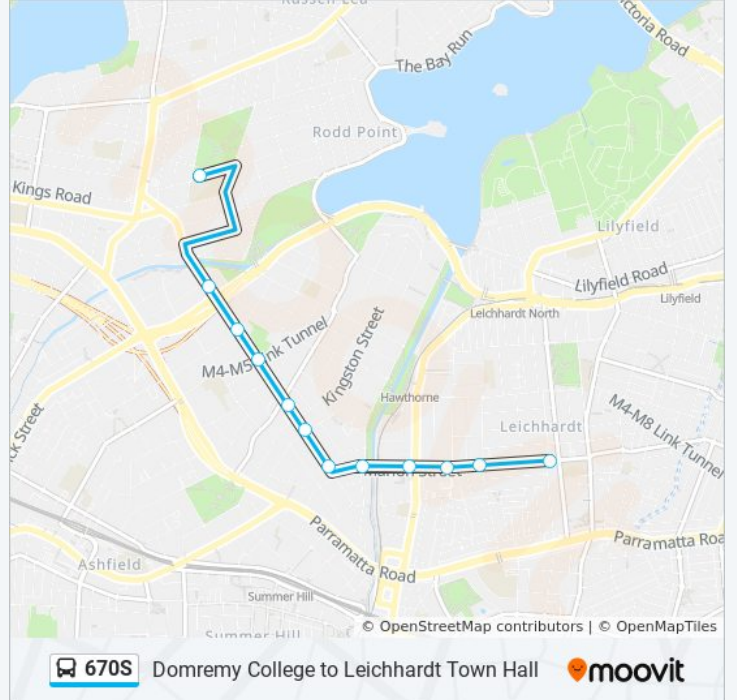

670S

Domremy College to Leichhardt Town Hall

Get The App

The 670S bus line Domremy College to Leichhardt Town Hall has one route. For regular weekdays, their operation hours are:

(1) Marion St and Norton St: 3:15 PM

Use the Moovit App to find the closest 670S bus station near you and find out when is the next 670S bus arriving.

Direction: Marion St and Norton St

13 stops

[VIEW LINE SCHEDULE](#)

- Domremy College, First Ave
- Ramsay Rd at Connecticut Ave
- Ramsay St before Wattle St
- Ramsay St at Alt St
- Algie Park, Ramsay St
- Haberfield Shops, Ramsay St
- Ramsay St at O'Connor St
- Ramsay St before Marion St
- Marion Light Rail, Marion St
- Marion St opp Lambert Park
- Marion St opp MarketPlace Leichhardt
- Marion St at Elswick St
- Marion St opp Renwick St

670S bus Time Schedule

Marion St and Norton St Route Timetable:

Sunday	Not Operational
Monday	3:15 PM
Tuesday	3:15 PM
Wednesday	3:15 PM
Thursday	2:40 PM
Friday	Not Operational
Saturday	Not Operational

670S bus Info

Direction: Marion St and Norton St

Stops: 13

Trip Duration: 11 min

Line Summary:

670S bus time schedules and route maps are available in an offline PDF at moovitapp.com. Use the [Moovit App](#) to see live bus times, train schedule or subway schedule, and step-by-step directions for all public transit in Sydney.