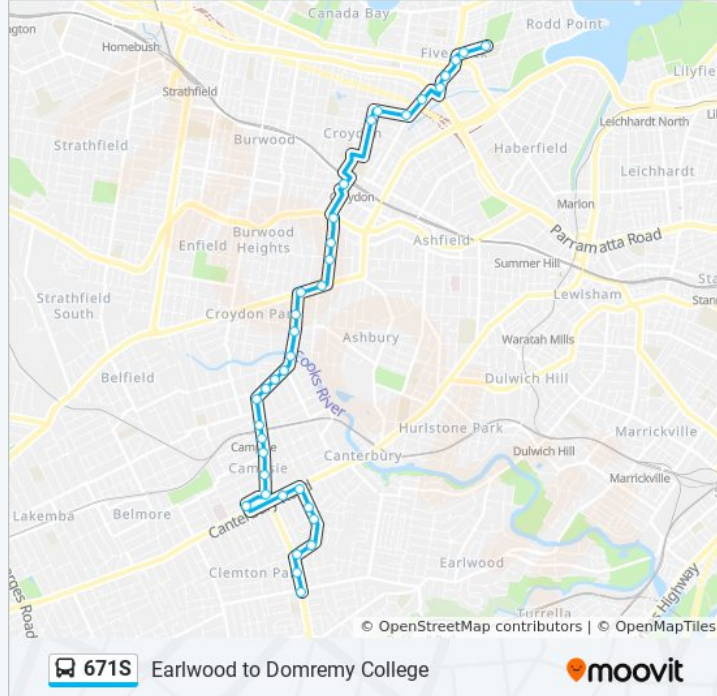

Direction: Domremy College Five Dock

36 stops

[VIEW LINE SCHEDULE](#)

- Clemton Park Shops, Bexley Rd
- Bexley Rd opp Calbina Rd
- Northcote St after Bexley Rd
- Northcote St opp Marana Rd
- Northcote St opp Clisdell Ave
- Northcote St opp Cressy St
- Northcote St at Canterbury Rd
- Canterbury Rd at Robertson St
- Orissa St at Fletcher St
- Beamish St opp Dan's Corner
- Beamish St opp Unara St
- Beamish St at Evaline St
- ANZAC Mall, Beamish St
- Campsie Station, Beamish St, Stand B
- Beamish St opp Lofts Garden
- Brighton Ave opp Browning St
- Brighton Ave at Tennyson St
- Brighton Ave opp Moore St
- Brighton Ave opp Mildura Reserve
- Brighton Ave at Wentworth St
- Brighton Ave opp Queensborough Rd
- Croydon Park Public School, Georges River Rd

671S bus Info

Direction: Domremy College Five Dock

Stops: 36

Trip Duration: 39 min

Line Summary:

Georges River Rd after Croydon Ave

Greenhills St at Arthur St

Greenhills St opp Mills St

Greenhills St at Liverpool Rd

The Strand opp Croydon Station

Lang St after Queen St

Church St opp Centenary Park

Church St at Croydon Rd

Croydon Rd at Dalmar St

Great North Rd opp Harrabrook Ave

Great North Rd at Longview St

Great North Rd opp Club Five Dock RSL

First Ave at Waterview St

First Ave opp Domremy College

671S bus time schedules and route maps are available in an offline PDF at moovitapp.com. Use the [Moovit App](#) to see live bus times, train schedule or subway schedule, and step-by-step directions for all public transit in Sydney.