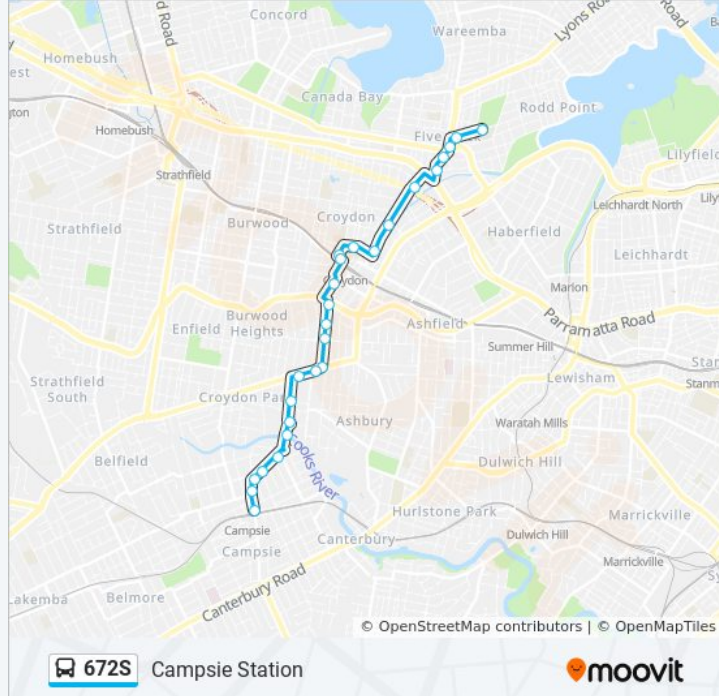

672S

Campsie Station

Get The App

The 672S bus line Campsie Station has one route. For regular weekdays, their operation hours are:

(1) Campsie Station: 3:10 PM

Use the Moovit App to find the closest 672S bus station near you and find out when is the next 672S bus arriving.

**Direction: Campsie Station**

26 stops

[VIEW LINE SCHEDULE](#)

- Domremy College, First Ave
- First Ave at Ramsay Rd
- Club Five Dock RSL, Great North Road
- Great North Rd at Murralong Ave
- Great North Rd at Harrabrook Ave
- Croydon Rd after Sunbeam Ave
- Croydon Rd opp Ranger Rd
- Croydon Rd before Anthony St
- Presbyterian Ladies College, Boundary St
- Presbyterian Ladies College, Young St
- Young St before Meta St
- Dickinson Ave after Thomas St
- Greenhills St after Liverpool Rd
- Greenhills St at Mills St
- Greenhills St at Arthur St
- Greenhills St at Georges River Rd
- Georges River Rd before Croydon Ave
- Georges River Rd opp Croydon Park Public School
- Brighton Ave at Queensborough Rd
- Brighton Ave at Albert Rd
- Croydon Park, Brighton Ave

**Direction:** Campsie Station

**Stops:** 26

**Trip Duration:** 30 min

**Line Summary:**

Brighton Ave after Moore St

Brighton Ave at Browning St

Lofts Garden, Brighton Ave

Beamish St opp Ninth Ave

Campsie Station, Beamish St, Stand C

672S bus time schedules and route maps are available in an offline PDF at [moovitapp.com](https://moovitapp.com). Use the [Moovit App](#) to see live bus times, train schedule or subway schedule, and step-by-step directions for all public transit in Sydney.