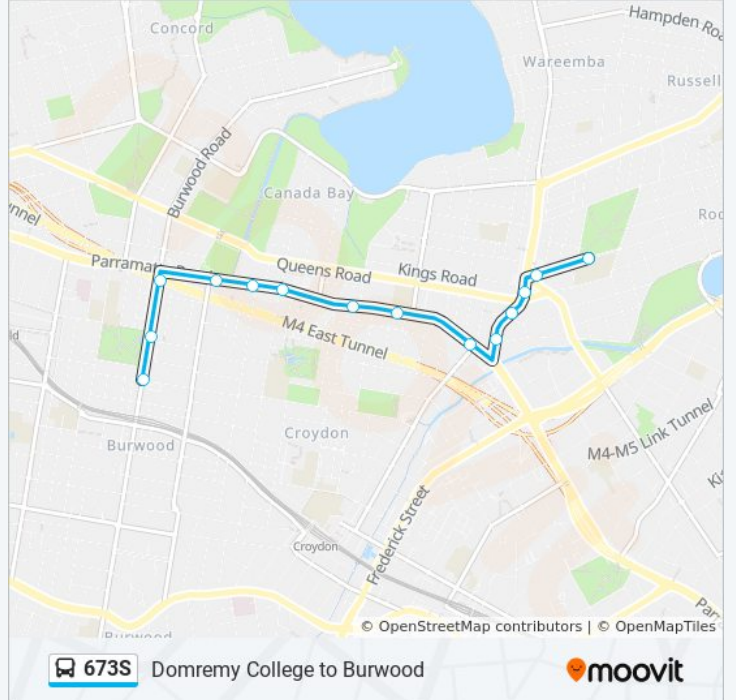

673S

Domremy College to Burwood

Get The App

The 673S bus line Domremy College to Burwood has one route. For regular weekdays, their operation hours are: (1) Burwood Westfield: 3:15 PM
Use the Moovit App to find the closest 673S bus station near you and find out when is the next 673S bus arriving.

Direction: Burwood Westfield

14 stops

[VIEW LINE SCHEDULE](#)

- Domremy College, First Ave
- First Ave at Ramsay Rd
- Club Five Dock RSL, Great North Road
- Great North Rd at Murralong Ave
- Great North Rd at Harrabrook Ave
- Parramatta Rd at Croydon Rd
- Parramatta Rd after Byron St
- Parramatta Rd at Alfred St
- Parramatta Rd at Cheltenham Rd
- Parramatta Rd at Lucas Rd
- Parramatta Rd opp Concord Oval
- Burwood Rd at Parramatta Rd
- Burwood Rd opp Burwood Park
- Westfield Burwood, Burwood Rd

673S bus Time Schedule

Burwood Westfield Route Timetable:

Sunday	Not Operational
Monday	3:15 PM
Tuesday	3:15 PM
Wednesday	3:15 PM
Thursday	2:50 PM
Friday	Not Operational
Saturday	Not Operational

673S bus Info

Direction: Burwood Westfield

Stops: 14

Trip Duration: 20 min

Line Summary:

673S bus time schedules and route maps are available in an offline PDF at moovitapp.com. Use the [Moovit App](#) to see live bus times, train schedule or subway schedule, and step-by-step directions for all public transit in Sydney.