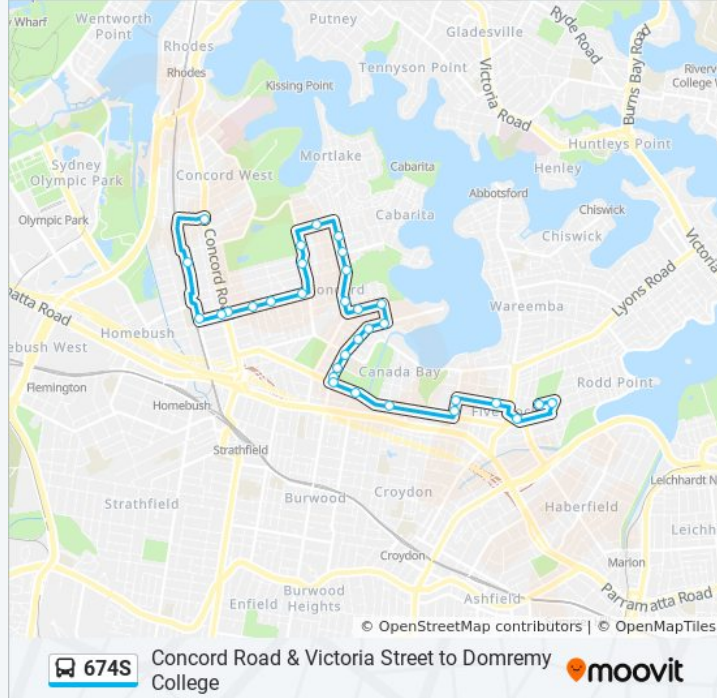

Burwood Rd at Edith Ave

Burwood Rd opp Wallace St

Burwood Rd at Crane St

Burwood Rd at Stanley St

Concord Private Hospital, Burwood Rd

Concord Community Centre, Gipps St

Gipps St opp Concord Oval

Queens Rd at Walker St

Harris Rd at Kings Rd

Harris Rd opp Garfield St

Garfield St at West St

Ramsay Rd at Fairlight St

Ingham Ave at First Ave

Domremy College, First Ave

674S bus time schedules and route maps are available in an offline PDF at moovitapp.com. Use the [Moovit App](#) to see live bus times, train schedule or subway schedule, and step-by-step directions for all public transit in Sydney.

[About Moovit](#) • [MaaS Solutions](#) • [Supported Countries](#) • [Mooviter Community](#)

© 2024 Moovit - All Rights Reserved

Check Live Arrival Times