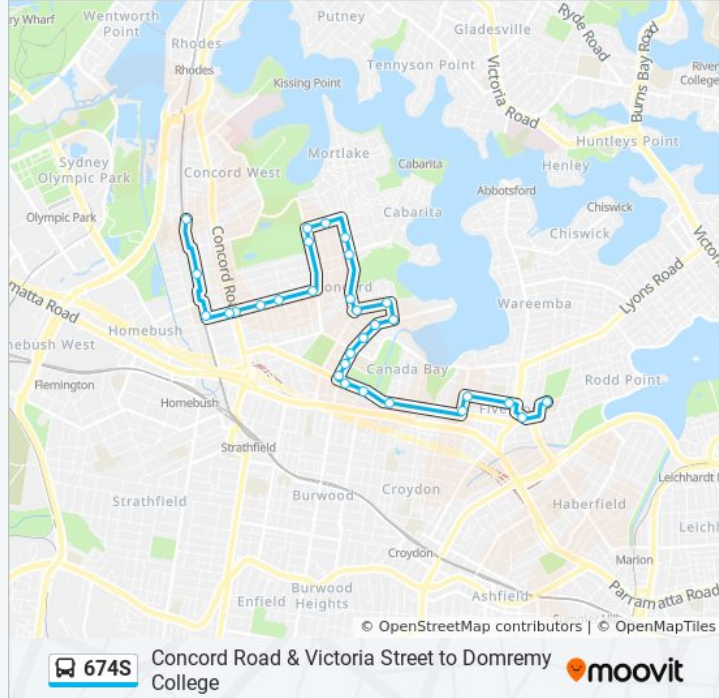

Use the Moovit App to find the closest 674S bus station near you and find out when is the next 674S bus arriving.

Direction: Concord West Station

30 stops

[VIEW LINE SCHEDULE](#)

- Domremy College, First Ave
- Ramsay Rd at Fairlight St
- Five Dock-Drummoyne Uniting Church, Garfield St
- Garfield St before Harris Rd
- Harris Rd before Queens Rd
- Queens Rd at Taylor St
- Concord Oval, Gipps St
- Gipps St opp Concord Community Centre
- Burwood Rd at Gipps St
- Burwood Rd at Stanley St
- Burwood Rd at Crane St
- Burwood Rd at Wallace St
- Burwood Rd at La Mascotte Ave
- Burwood Rd at Salt St
- Zoeller St before Tremere St
- Zoeller St at Broughton St
- Greenlees Park, Ian Pde
- Cabarita Junction, Frederick St
- Frederick St at Archer St
- Brays Rd at Noble St
- Brays Rd at Majors Bay Rd

Direction: Concord West Station

Stops: 30

Trip Duration: 40 min

Line Summary:

Majors Bay Rd at Archer St

Concord Shops, Wellbank St

Wellbank St opp Concord Library

Wellbank St opp Central Park

Concord Fire Station, Wellbank St

Wellbank St after Concord Rd

North Strathfield Station, Queen St

Queen St opp Hillier St

Concord West Station, Queen St

Direction: Domremy College Five Dock

32 stops

[VIEW LINE SCHEDULE](#)

674S bus Info

Direction: Domremy College Five Dock

Stops: 32

Trip Duration: 32 min

Line Summary:

Burwood Rd at Edith Ave

Burwood Rd opp Wallace St

Burwood Rd at Crane St